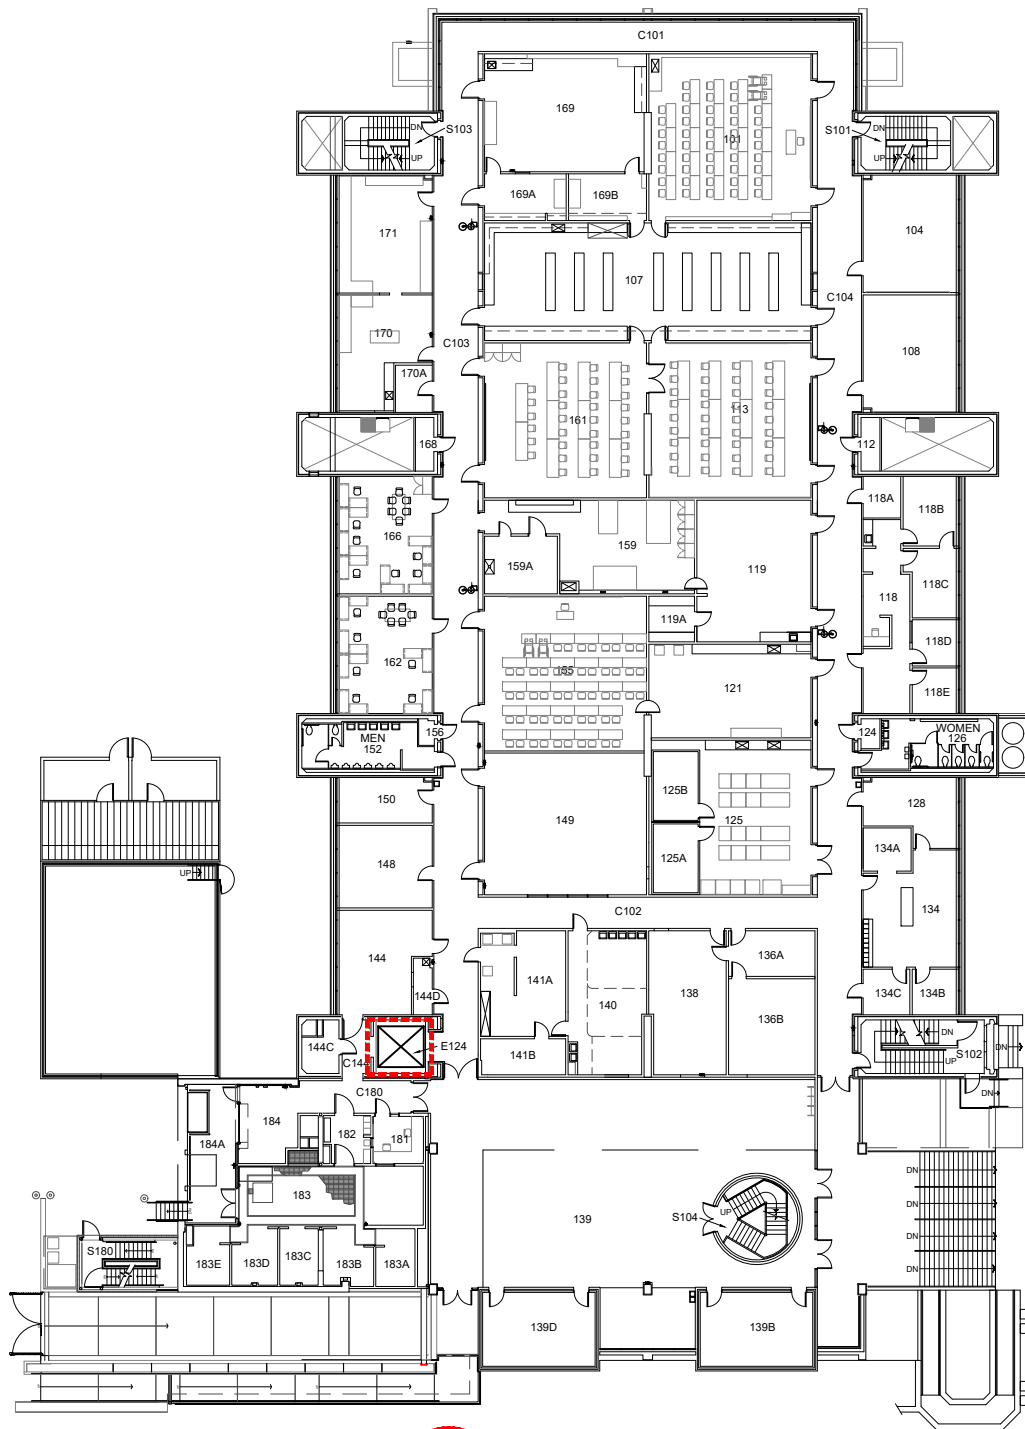

Scale
1" = 40'-0"

Scale

1" = 40'-0"

Lower Basement (B2)
 Science Research and Teaching Center
 1719 SW 10th, Portland, OR 97201

DRAWN BY:
 HH
 DATE:
 04/2022

UPPER BASEMENT FLOOR PLAN

Scale
1" = 40'-0"

- 
ELEVATOR ACCESS
- 
WHEELCHAIR ACCESS
- 
BUILDING ACCESS - NOT WHEELCHAIR ACCESSIBLE

Upper Basement (B1)
Science Research and Teaching Center
1719 SW 10th, Portland, OR 97201

DRAWN BY:
HH
DATE:
04/2022

241_A3

Scale
1" = 40'-0"

ELEVATOR ACCESS

WHEELCHAIR ACCESS

BUILDING ACCESS - NOT
WHEELCHAIR ACCESSIBLE

Scale
1" = 40'-0"

ELEVATOR ACCESS

WHEELCHAIR ACCESS

BUILDING ACCESS - NOT
WHEELCHAIR ACCESSIBLE

Scale
1" = 40'-0"

Third Floor Plan
Science Research and Teaching Center
1719 SW 10th, Portland, OR 97201

DRAWN BY:
HH
DATE:
04/2022