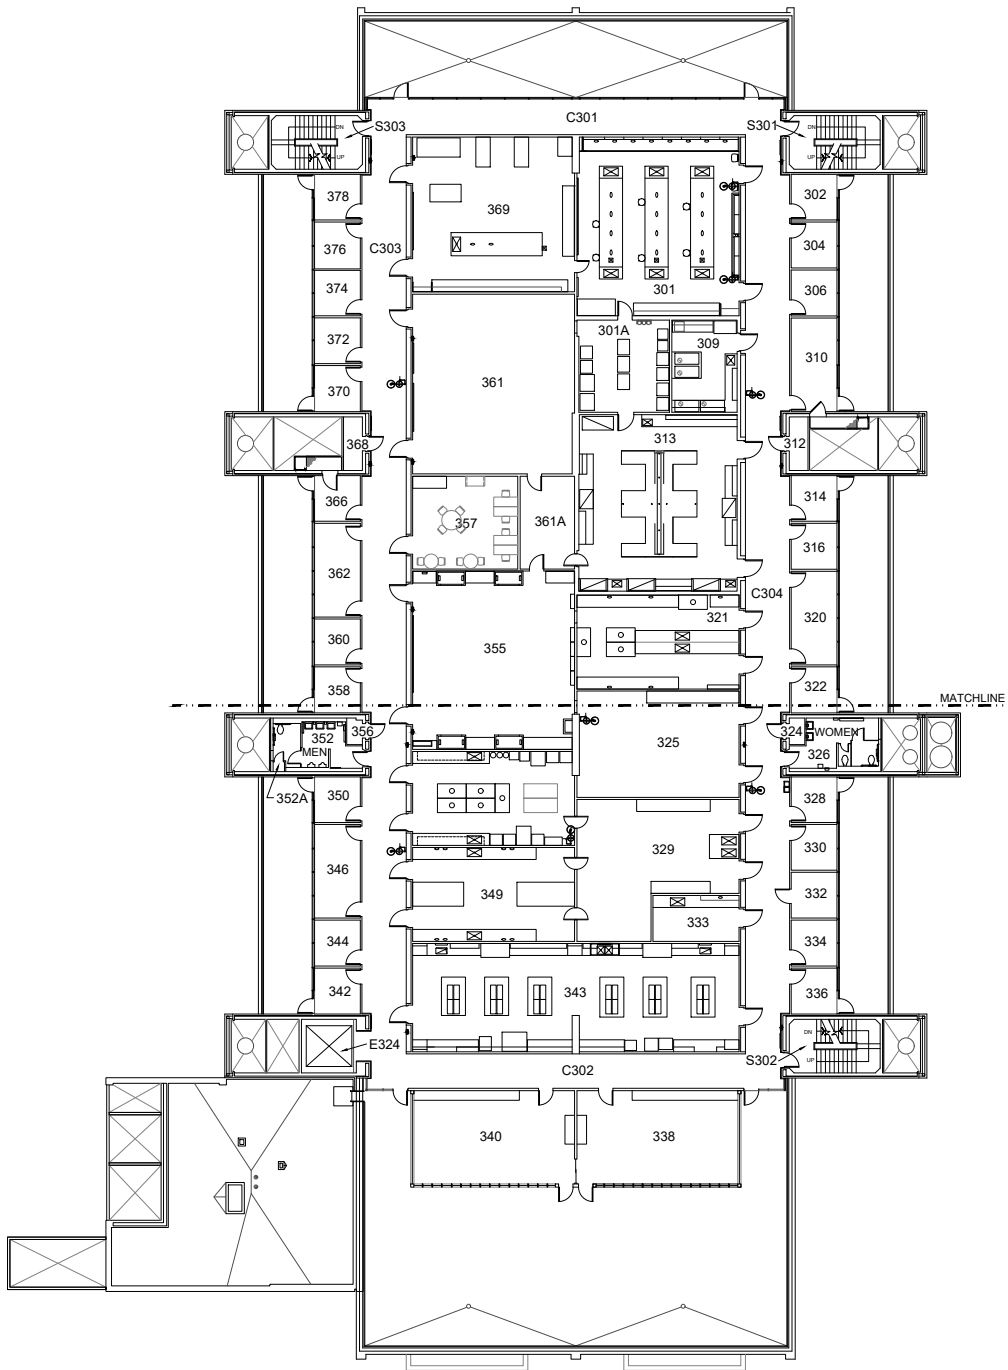

Scale
1" = 40'-0"

Scale

1" = 40'-0"

Lower Basement (B2)
 Science Research and Teaching Center
 1719 SW 10th, Portland, OR 97201

DRAWN BY:
 HH
 DATE:
 04/2022

UPPER BASEMENT FLOOR PLAN

Scale
1" = 40'-0"

- 
ELEVATOR ACCESS
- 
WHEELCHAIR ACCESS
- 
BUILDING ACCESS - NOT WHEELCHAIR ACCESSIBLE

Upper Basement (B1)
Science Research and Teaching Center
1719 SW 10th, Portland, OR 97201

DRAWN BY:
HH
DATE:
04/2022

241_A3

Scale
1" = 40'-0"

ELEVATOR ACCESS

WHEELCHAIR ACCESS

BUILDING ACCESS - NOT
WHEELCHAIR ACCESSIBLE

Scale
1" = 40'-0"

ELEVATOR ACCESS

WHEELCHAIR ACCESS

BUILDING ACCESS - NOT
WHEELCHAIR ACCESSIBLE

Scale
1" = 40'-0"

Third Floor Plan
Science Research and Teaching Center
1719 SW 10th, Portland, OR 97201

DRAWN BY:
HH
DATE:
04/2022

241_A6

Scale
1" = 40'-0"

Fourth Floor Plan
Science Research and Teaching Center
1719 SW 10th, Portland, OR 97201

DRAWN BY:
HH
DATE:
04/2022

241_A7

Scale
1" = 40'-0"

Roof Plan
Science Research and Teaching Center
1719 SW 10th, Portland, OR 97201