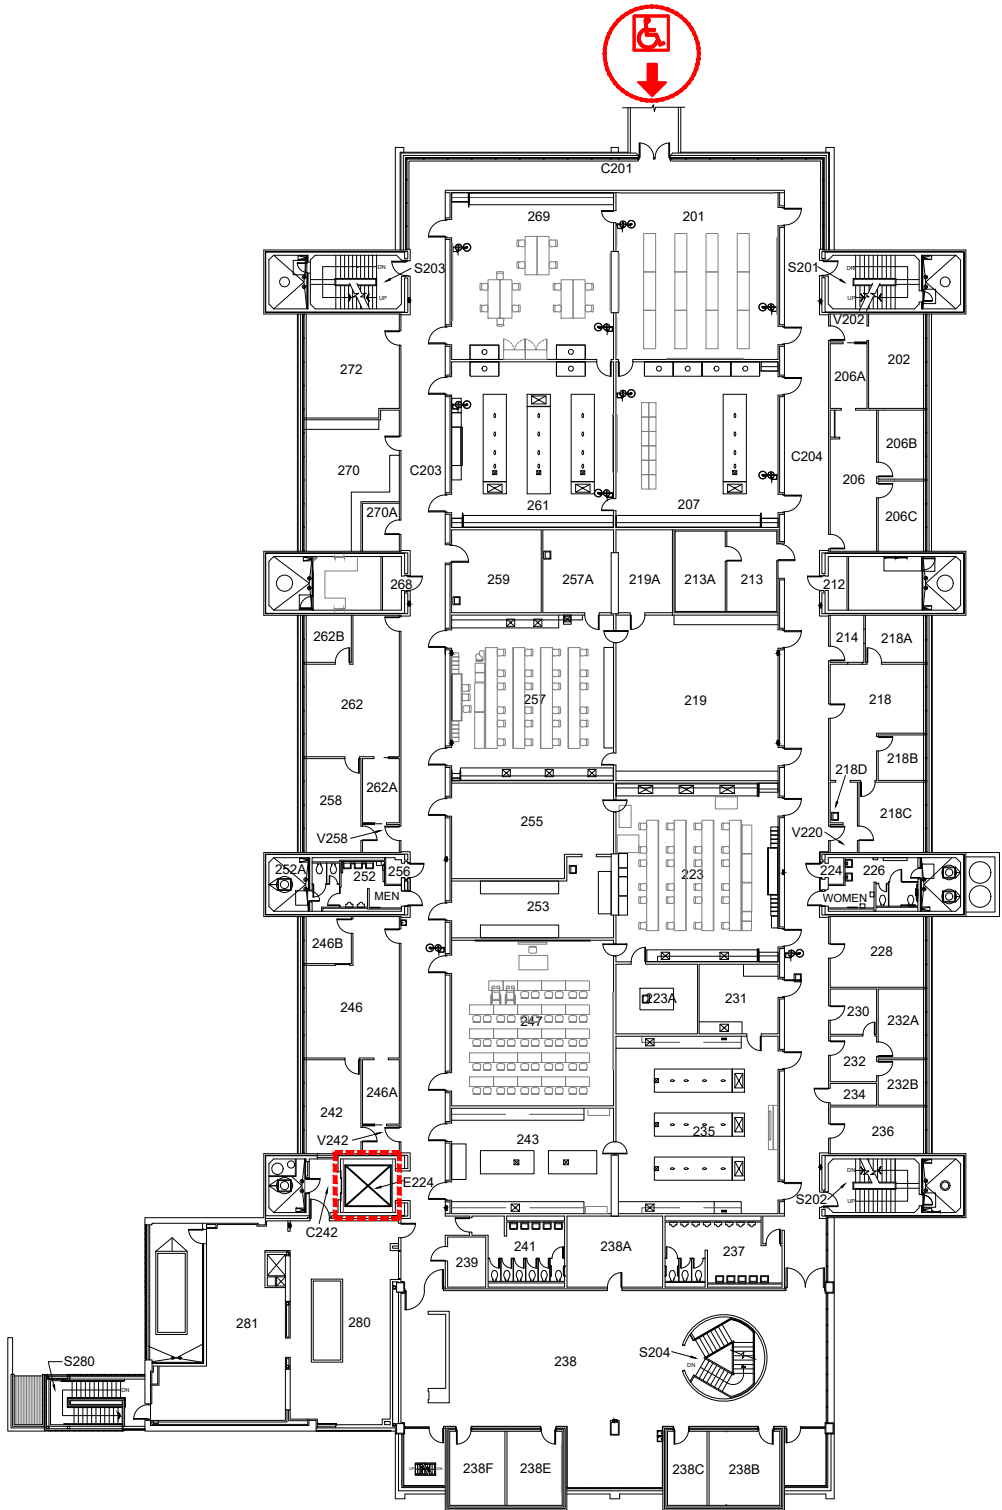

Scale
1" = 40'-0"

Scale

1" = 40'-0"

Lower Basement (B2)
 Science Research and Teaching Center
 1719 SW 10th, Portland, OR 97201

DRAWN BY:
 HH
 DATE:
 04/2022

UPPER BASEMENT FLOOR PLAN

Scale
1" = 40'-0"

- 
ELEVATOR ACCESS
- 
WHEELCHAIR ACCESS
- 
BUILDING ACCESS - NOT WHEELCHAIR ACCESSIBLE

Upper Basement (B1)
Science Research and Teaching Center
1719 SW 10th, Portland, OR 97201

DRAWN BY:
HH
DATE:
04/2022

241_A3

Scale
1" = 40'-0"

ELEVATOR ACCESS

WHEELCHAIR ACCESS

BUILDING ACCESS - NOT
WHEELCHAIR ACCESSIBLE

Scale
1" = 40'-0"

ELEVATOR ACCESS

WHEELCHAIR ACCESS

BUILDING ACCESS - NOT
WHEELCHAIR ACCESSIBLE

Scale
1" = 40'-0"

Third Floor Plan
Science Research and Teaching Center
1719 SW 10th, Portland, OR 97201

DRAWN BY:
HH
DATE:
04/2022

241_A6

Scale
1" = 40'-0"

Fourth Floor Plan
Science Research and Teaching Center
1719 SW 10th, Portland, OR 97201

DRAWN BY:
HH
DATE:
04/2022

241_A7

Scale
1" = 40'-0"

Roof Plan
Science Research and Teaching Center
1719 SW 10th, Portland, OR 97201