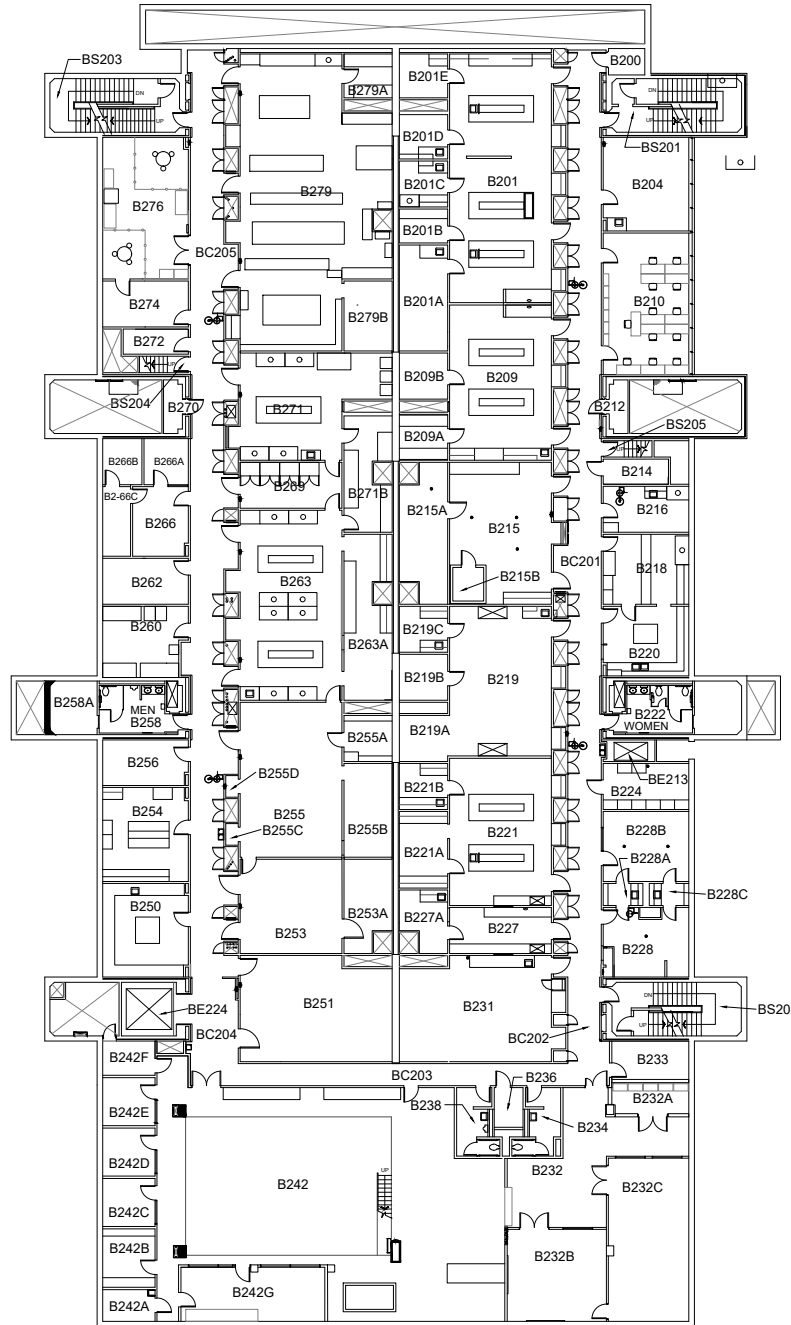

Scale
1" = 40'-0"

Scale

1" = 40'-0"

Lower Basement (B2)
 Science Research and Teaching Center
 1719 SW 10th, Portland, OR 97201

DRAWN BY:
 HH
 DATE:
 04/2022

UPPER BASEMENT FLOOR PLAN

Scale
1" = 40'-0"

- 
ELEVATOR ACCESS
- 
WHEELCHAIR ACCESS
- 
BUILDING ACCESS - NOT WHEELCHAIR ACCESSIBLE

Upper Basement (B1)
Science Research and Teaching Center
1719 SW 10th, Portland, OR 97201

DRAWN BY:
HH
DATE:
04/2022

241_A3

Scale
1" = 40'-0"

ELEVATOR ACCESS

WHEELCHAIR ACCESS

BUILDING ACCESS - NOT
WHEELCHAIR ACCESSIBLE

Scale
1" = 40'-0"

ELEVATOR ACCESS

WHEELCHAIR ACCESS

BUILDING ACCESS - NOT
WHEELCHAIR ACCESSIBLE

Scale
1" = 40'-0"

Third Floor Plan
Science Research and Teaching Center
1719 SW 10th, Portland, OR 97201

DRAWN BY:
HH
DATE:
04/2022

241_A6

Scale
1" = 40'-0"

Fourth Floor Plan
Science Research and Teaching Center
1719 SW 10th, Portland, OR 97201

DRAWN BY:
HH
DATE:
04/2022

241_A7

Scale
1" = 40'-0"

Roof Plan
Science Research and Teaching Center
1719 SW 10th, Portland, OR 97201