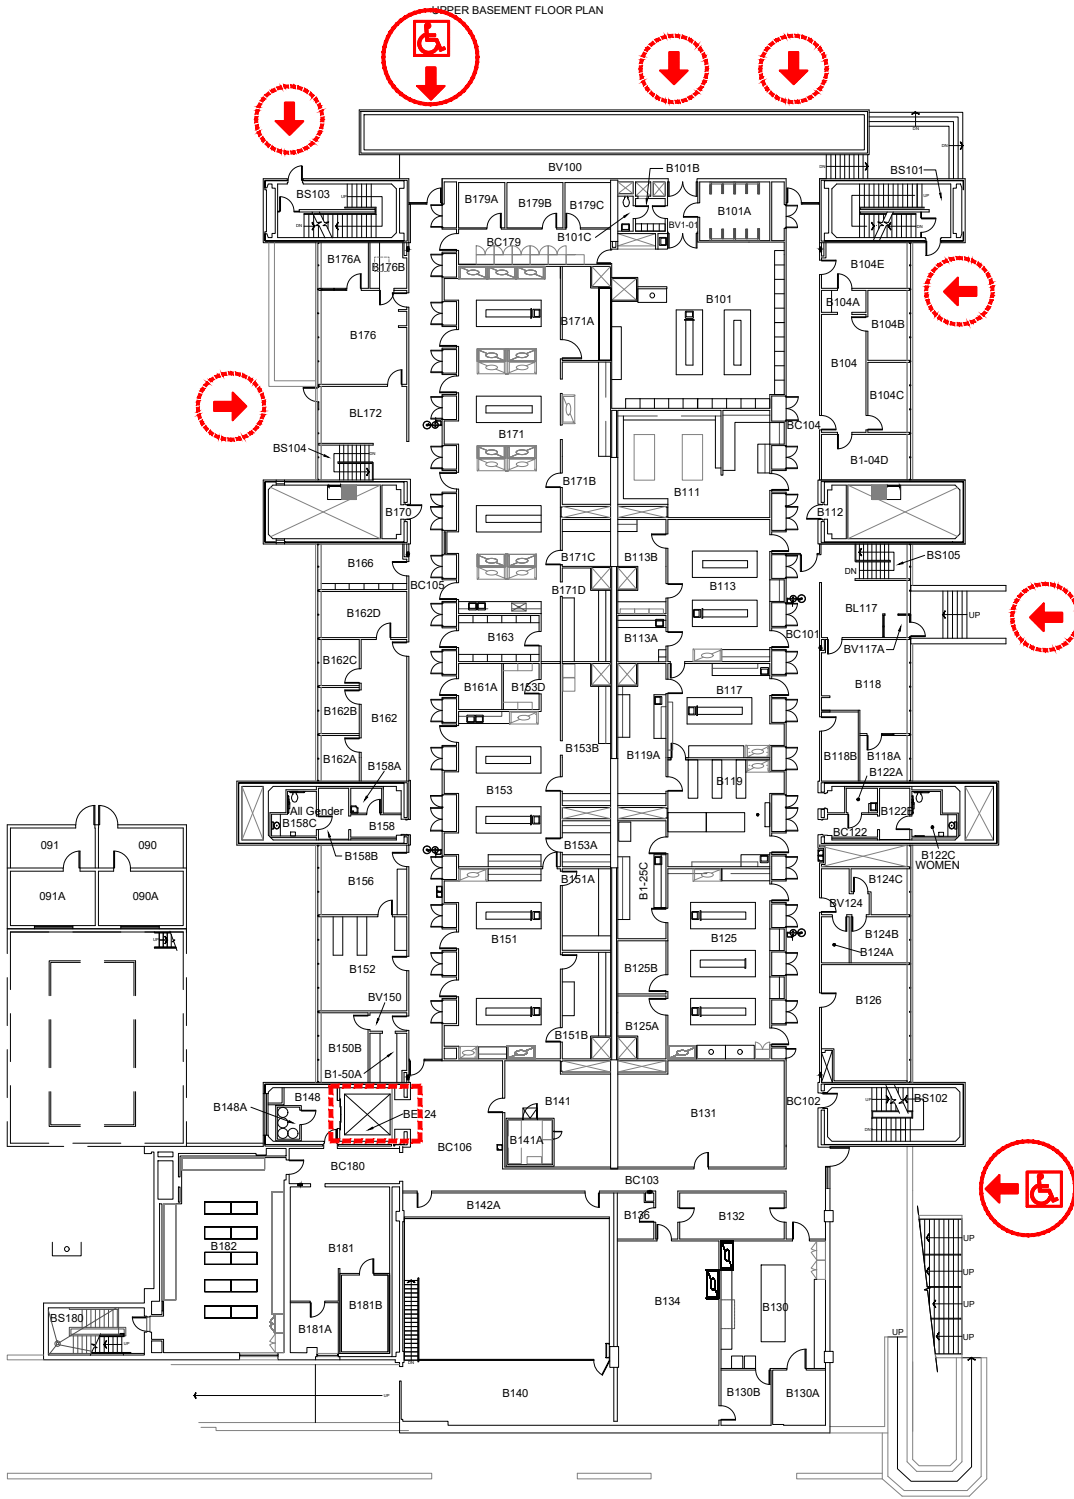

Scale
1" = 40'-0"

Scale

1" = 40'-0"

Lower Basement (B2)
 Science Research and Teaching Center
 1719 SW 10th, Portland, OR 97201

DRAWN BY:
 HH
 DATE:
 04/2022

UPPER BASEMENT FLOOR PLAN

Scale
1" = 40'-0"

- 
ELEVATOR ACCESS
- 
WHEELCHAIR ACCESS
- 
BUILDING ACCESS - NOT WHEELCHAIR ACCESSIBLE

Upper Basement (B1)
Science Research and Teaching Center
1719 SW 10th, Portland, OR 97201

DRAWN BY:
HH
DATE:
04/2022

241_A3

Scale
1" = 40'-0"

ELEVATOR ACCESS

WHEELCHAIR ACCESS

BUILDING ACCESS - NOT
WHEELCHAIR ACCESSIBLE

Scale
1" = 40'-0"

ELEVATOR ACCESS

WHEELCHAIR ACCESS

BUILDING ACCESS - NOT
WHEELCHAIR ACCESSIBLE

Scale
1" = 40'-0"

Third Floor Plan
Science Research and Teaching Center
1719 SW 10th, Portland, OR 97201

DRAWN BY:
HH
DATE:
04/2022

241_A6

Scale
1" = 40'-0"

Fourth Floor Plan
Science Research and Teaching Center
1719 SW 10th, Portland, OR 97201

DRAWN BY:
HH
DATE:
04/2022

241_A7

Scale
1" = 40'-0"

Roof Plan
Science Research and Teaching Center
1719 SW 10th, Portland, OR 97201