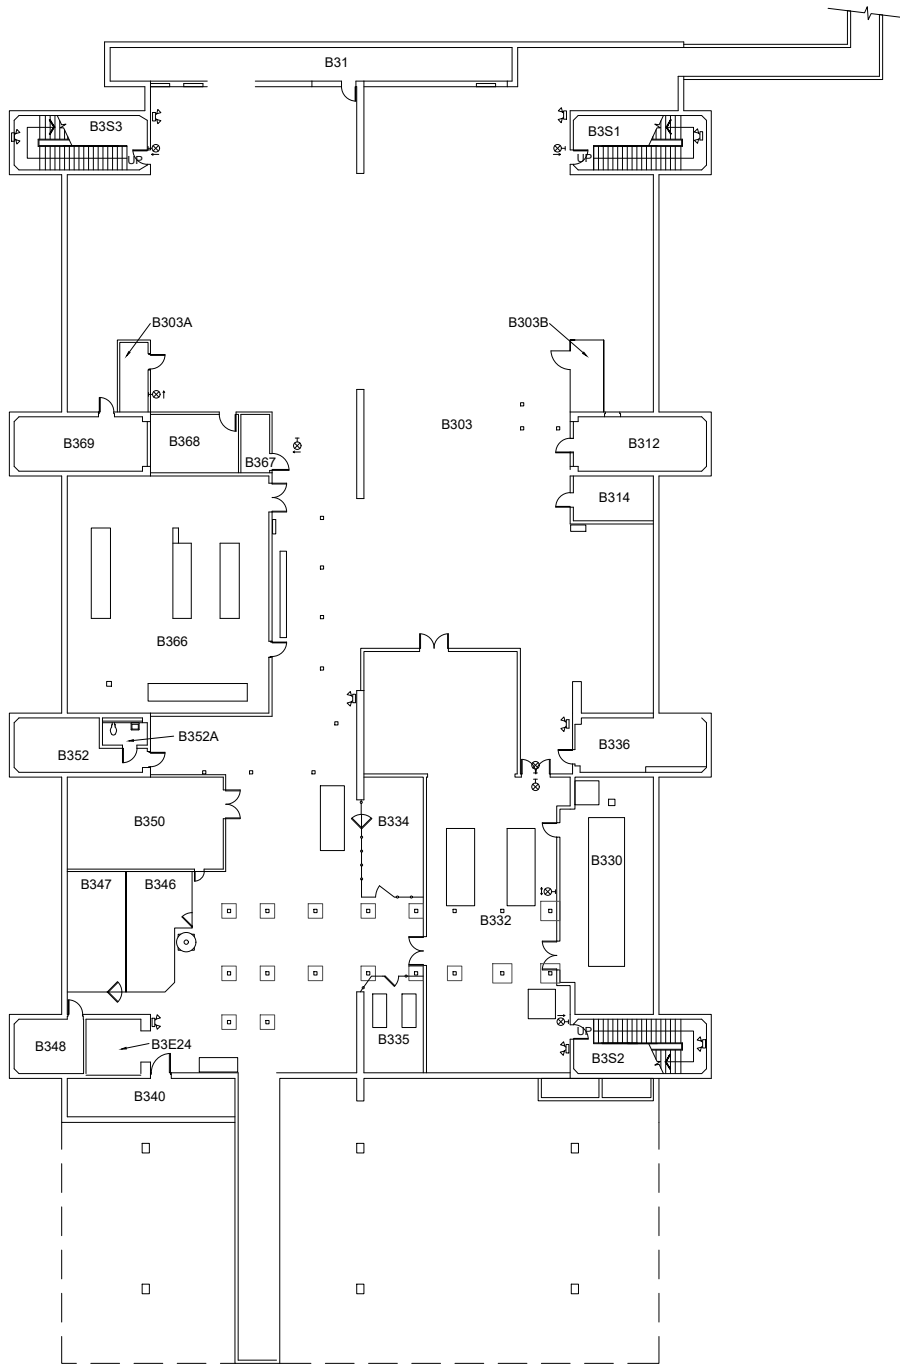

Scale
1" = 40'-0"

Scale

1" = 40'-0"

Lower Basement (B2)
 Science Research and Teaching Center
 1719 SW 10th, Portland, OR 97201

DRAWN BY:
 HH
 DATE:
 04/2022

UPPER BASEMENT FLOOR PLAN

Scale
1" = 40'-0"

- 
ELEVATOR ACCESS
- 
WHEELCHAIR ACCESS
- 
BUILDING ACCESS - NOT WHEELCHAIR ACCESSIBLE

Upper Basement (B1)
Science Research and Teaching Center
1719 SW 10th, Portland, OR 97201

DRAWN BY:
HH
DATE:
04/2022

241_A3

Scale
1" = 40'-0"

ELEVATOR ACCESS

WHEELCHAIR ACCESS

BUILDING ACCESS - NOT
WHEELCHAIR ACCESSIBLE

Scale
1" = 40'-0"

ELEVATOR ACCESS

WHEELCHAIR ACCESS

BUILDING ACCESS - NOT
WHEELCHAIR ACCESSIBLE

Scale
1" = 40'-0"

Third Floor Plan
Science Research and Teaching Center
1719 SW 10th, Portland, OR 97201

DRAWN BY:
HH
DATE:
04/2022

241_A6

Scale
1" = 40'-0"

Fourth Floor Plan
Science Research and Teaching Center
1719 SW 10th, Portland, OR 97201

DRAWN BY:
HH
DATE:
04/2022

241_A7

Scale
1" = 40'-0"

Roof Plan
Science Research and Teaching Center
1719 SW 10th, Portland, OR 97201