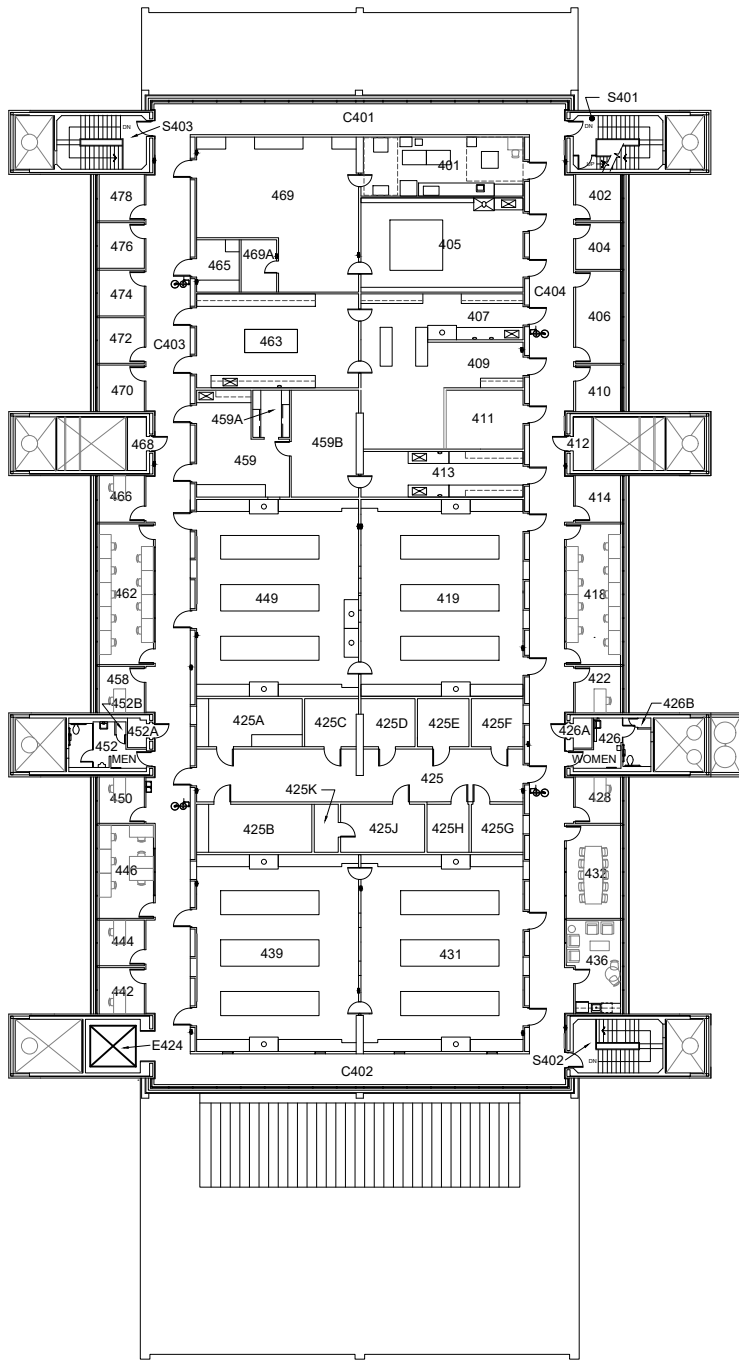

Scale
1" = 40'-0"

Scale

1" = 40'-0"

Lower Basement (B2)
 Science Research and Teaching Center
 1719 SW 10th, Portland, OR 97201

DRAWN BY:
 HH
 DATE:
 04/2022

UPPER BASEMENT FLOOR PLAN

Scale
1" = 40'-0"

- 
ELEVATOR ACCESS
- 
WHEELCHAIR ACCESS
- 
BUILDING ACCESS - NOT WHEELCHAIR ACCESSIBLE

Upper Basement (B1)
Science Research and Teaching Center
1719 SW 10th, Portland, OR 97201

DRAWN BY:
HH
DATE:
04/2022

241_A3

Scale
1" = 40'-0"

ELEVATOR ACCESS

WHEELCHAIR ACCESS

BUILDING ACCESS - NOT
WHEELCHAIR ACCESSIBLE

Scale
1" = 40'-0"

ELEVATOR ACCESS

WHEELCHAIR ACCESS

BUILDING ACCESS - NOT
WHEELCHAIR ACCESSIBLE

Scale
1" = 40'-0"

Third Floor Plan
Science Research and Teaching Center
1719 SW 10th, Portland, OR 97201

DRAWN BY:
HH
DATE:
04/2022

241_A6

Scale
1" = 40'-0"

Fourth Floor Plan
Science Research and Teaching Center
1719 SW 10th, Portland, OR 97201

DRAWN BY:
HH
DATE:
04/2022

241_A7

Scale
1" = 40'-0"

Roof Plan
Science Research and Teaching Center
1719 SW 10th, Portland, OR 97201