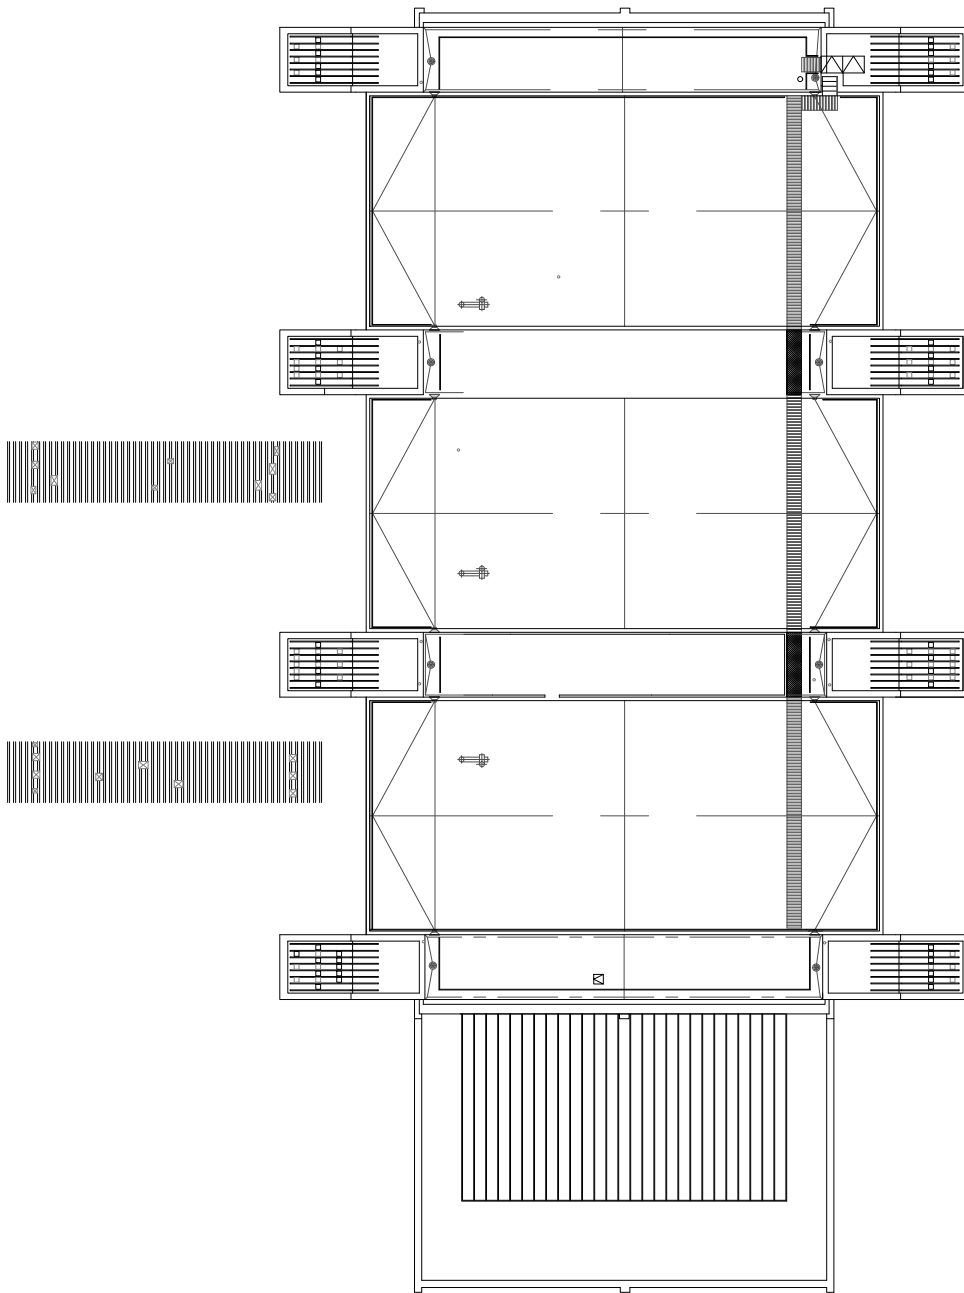

Scale
1" = 40'-0"

Scale

1" = 40'-0"

Lower Basement (B2)
 Science Research and Teaching Center
 1719 SW 10th, Portland, OR 97201

DRAWN BY:
 HH
 DATE:
 04/2022

UPPER BASEMENT FLOOR PLAN

Scale
1" = 40'-0"

- 
ELEVATOR ACCESS
- 
WHEELCHAIR ACCESS
- 
BUILDING ACCESS - NOT WHEELCHAIR ACCESSIBLE

Scale
1" = 40'-0"

ELEVATOR ACCESS

WHEELCHAIR ACCESS

BUILDING ACCESS - NOT
WHEELCHAIR ACCESSIBLE

Scale
1" = 40'-0"

Third Floor Plan
Science Research and Teaching Center
1719 SW 10th, Portland, OR 97201

DRAWN BY:
HH
DATE:
04/2022

241_A6

Scale
1" = 40'-0"

Fourth Floor Plan
Science Research and Teaching Center
1719 SW 10th, Portland, OR 97201

DRAWN BY:
HH
DATE:
04/2022

241_A7

Scale
1" = 40'-0"

Roof Plan
Science Research and Teaching Center
1719 SW 10th, Portland, OR 97201