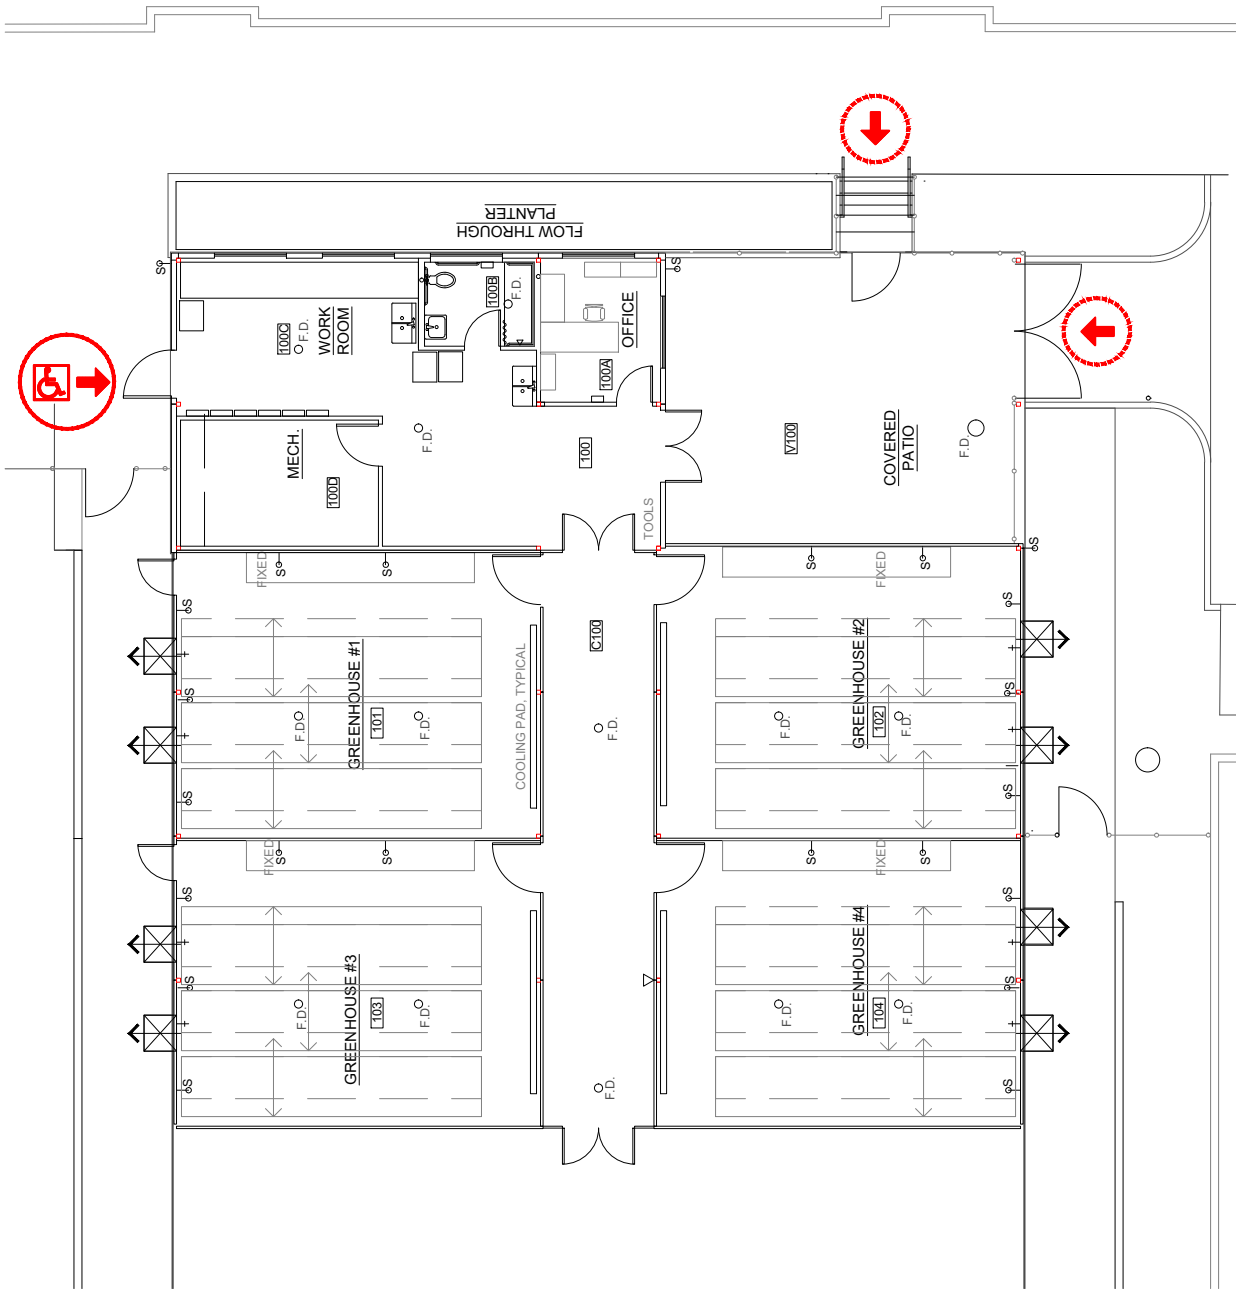

RESEARCH GREENHOUSE (RGH)

MAIN ENTRANCE IS ON GROUND FLOOR

If you need assistance, or an accommodation to access an office or classroom please contact:
For Student - Disability Resource Center at (503) 725-4150
For Employees - Human Resources at (503) 725-4926

Scale
1/16" = 1'-0"

ELEVATOR ACCESS

WHEELCHAIR ACCESS

BUILDING ACCESS - NOT
WHEELCHAIR ACCESSIBLE

Scale
 1/16" = 1'-0"

ROOF PLAN
 Research Greenhouse
 950 SW College St

DRAWN BY:
 LRR
 DATE:
 12/2009