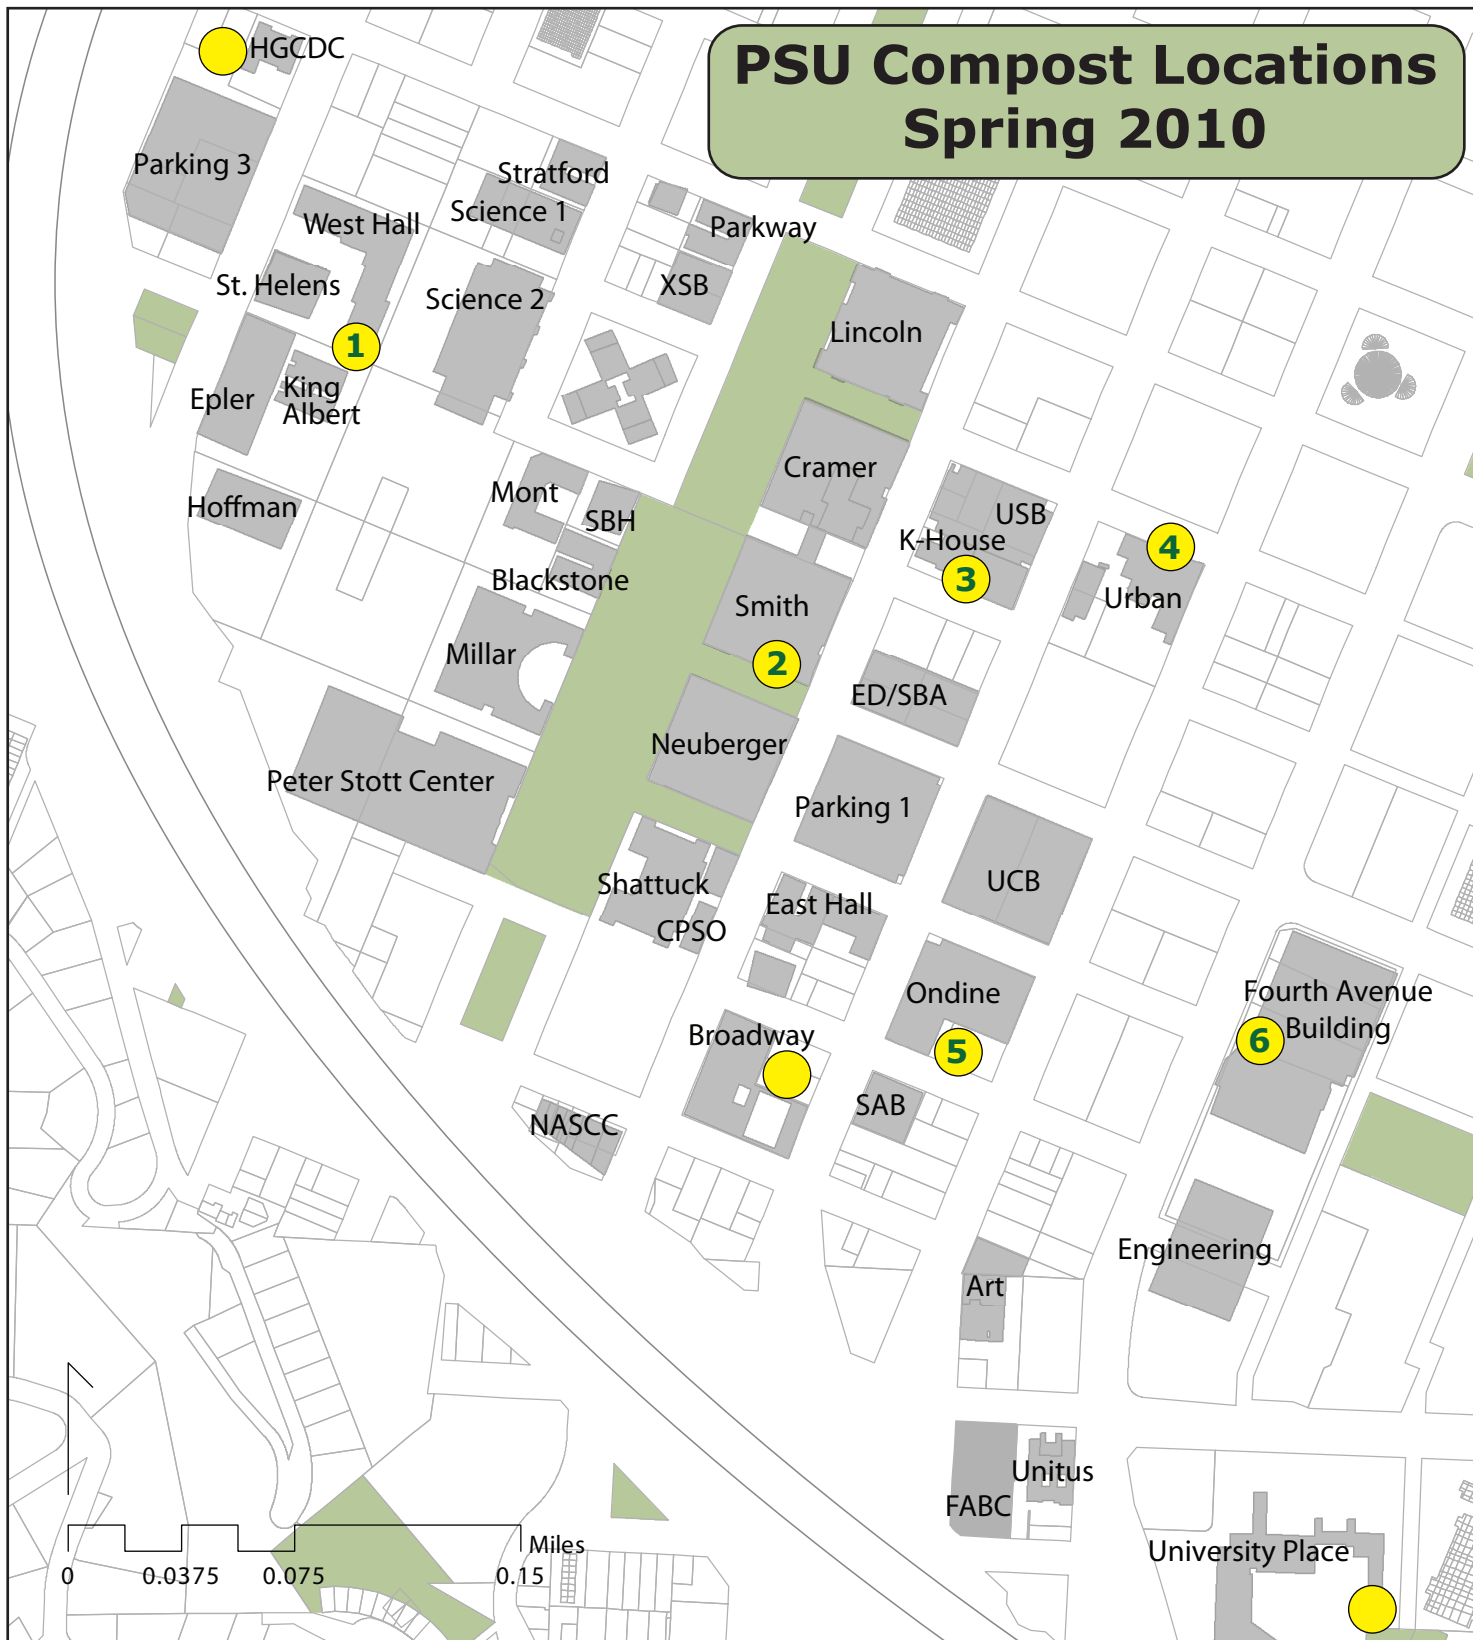

PSU Compost Locations Spring 2010

- 1- Ask for the key to the green roll cart at Meetro Cafe
- 2- Smith loading dock accessible by elevator or garage door with code
- 3- Green roll cart located in alleyway on Montgomery St. next to USB
- 4- Green roll cart located in loading dock on Mill St.
- 5- Contact Debbie Peck, Victor's Dining Hall manager @ 5-4563
- 6- Located in the trash/recycling area on 4th Ave.