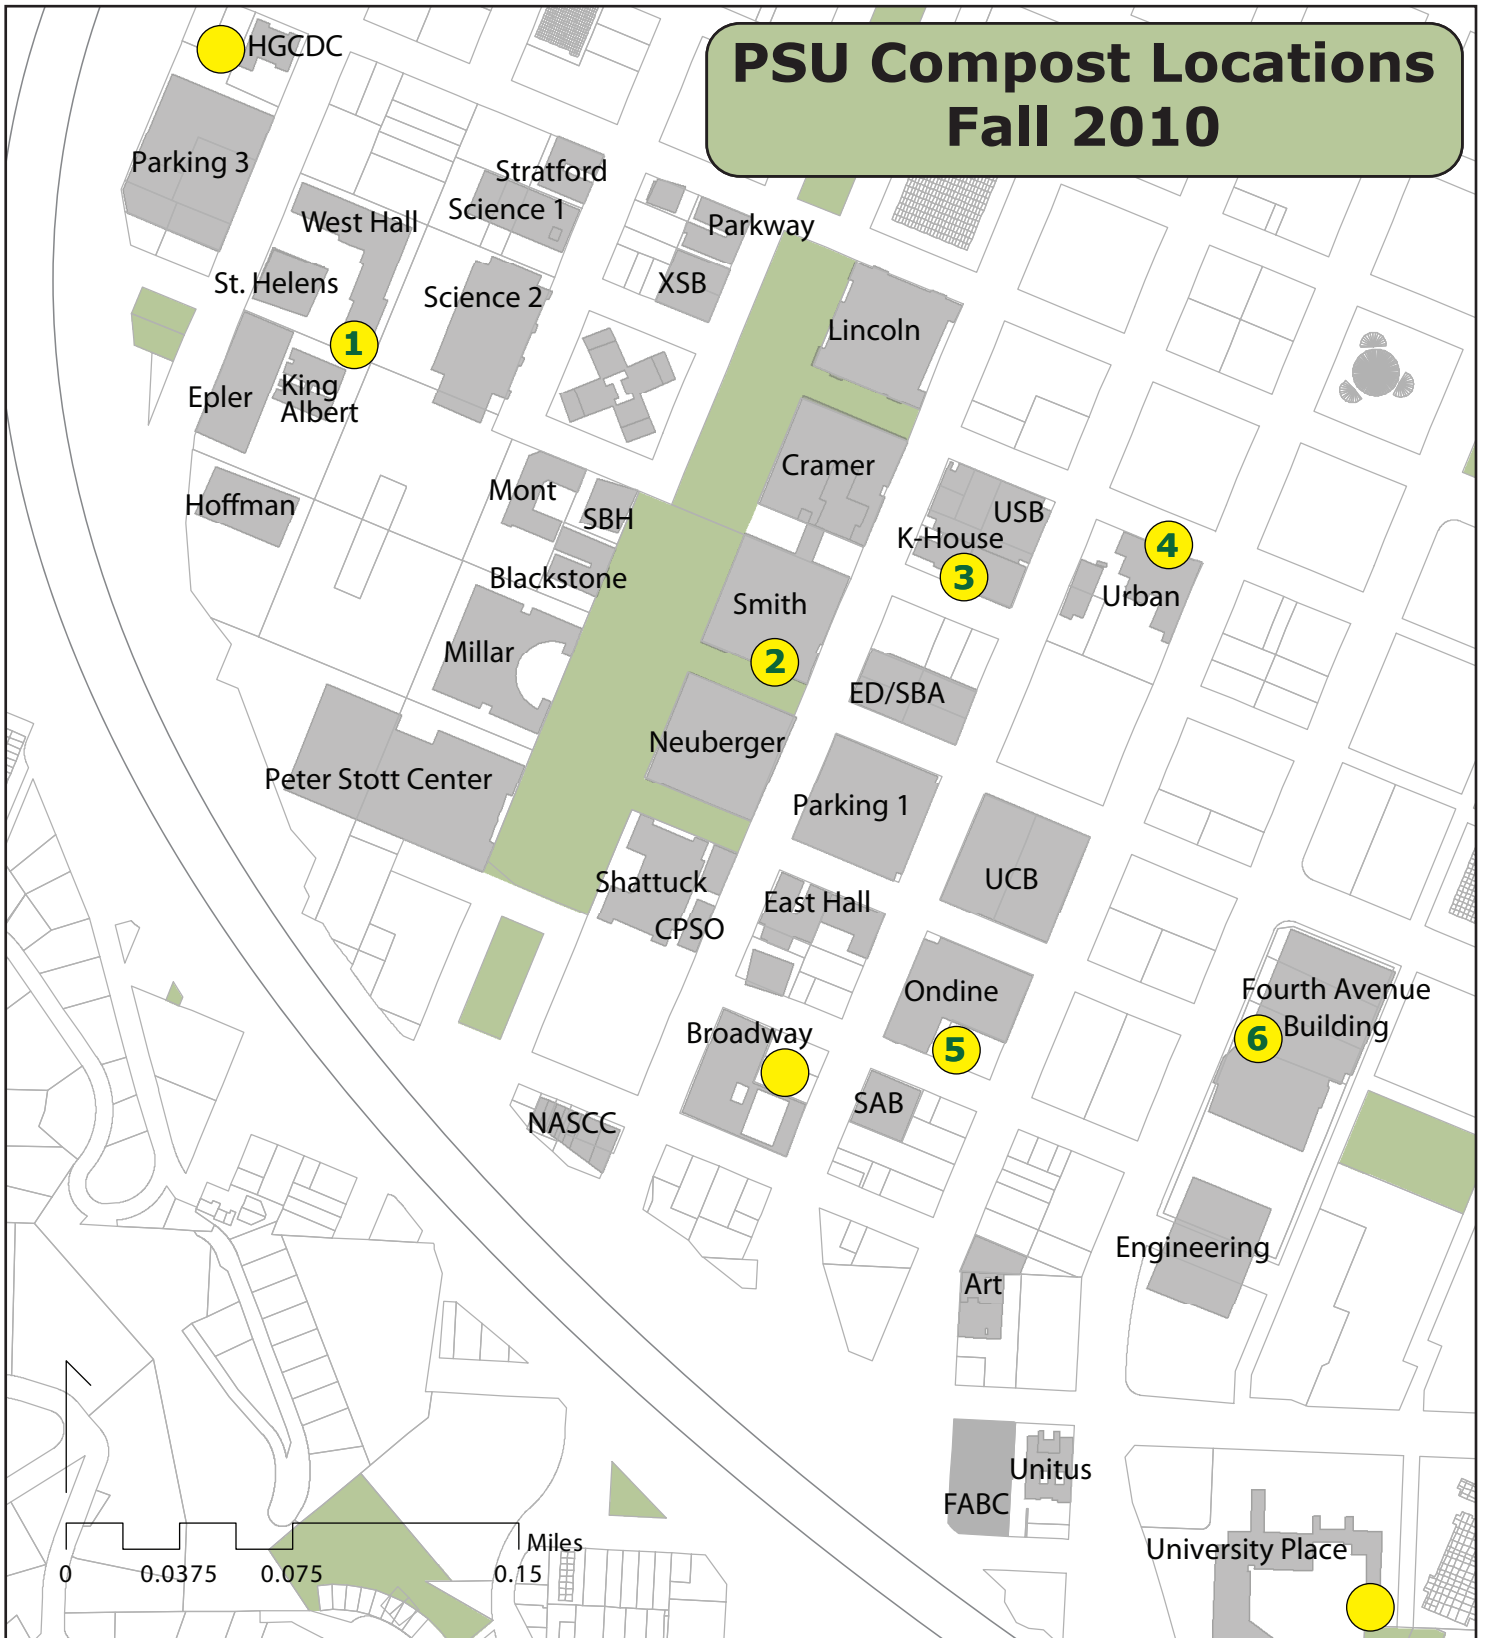

PSU Compost Locations Fall 2010

- 1- Ask for the key to the green roll cart at Meetro Cafe
- 2- Smith loading dock accessible by elevator or garage door with code
- 3- Green roll cart located in alleyway on Montgomery St. next to USB
- 4- Green roll cart located in loading dock on Mill St.
- 5- Contact Debbie Peck, Victor's Dining Hall manager @ 5-4563
- 6- Located in the trash/recycling area on 4th Ave.