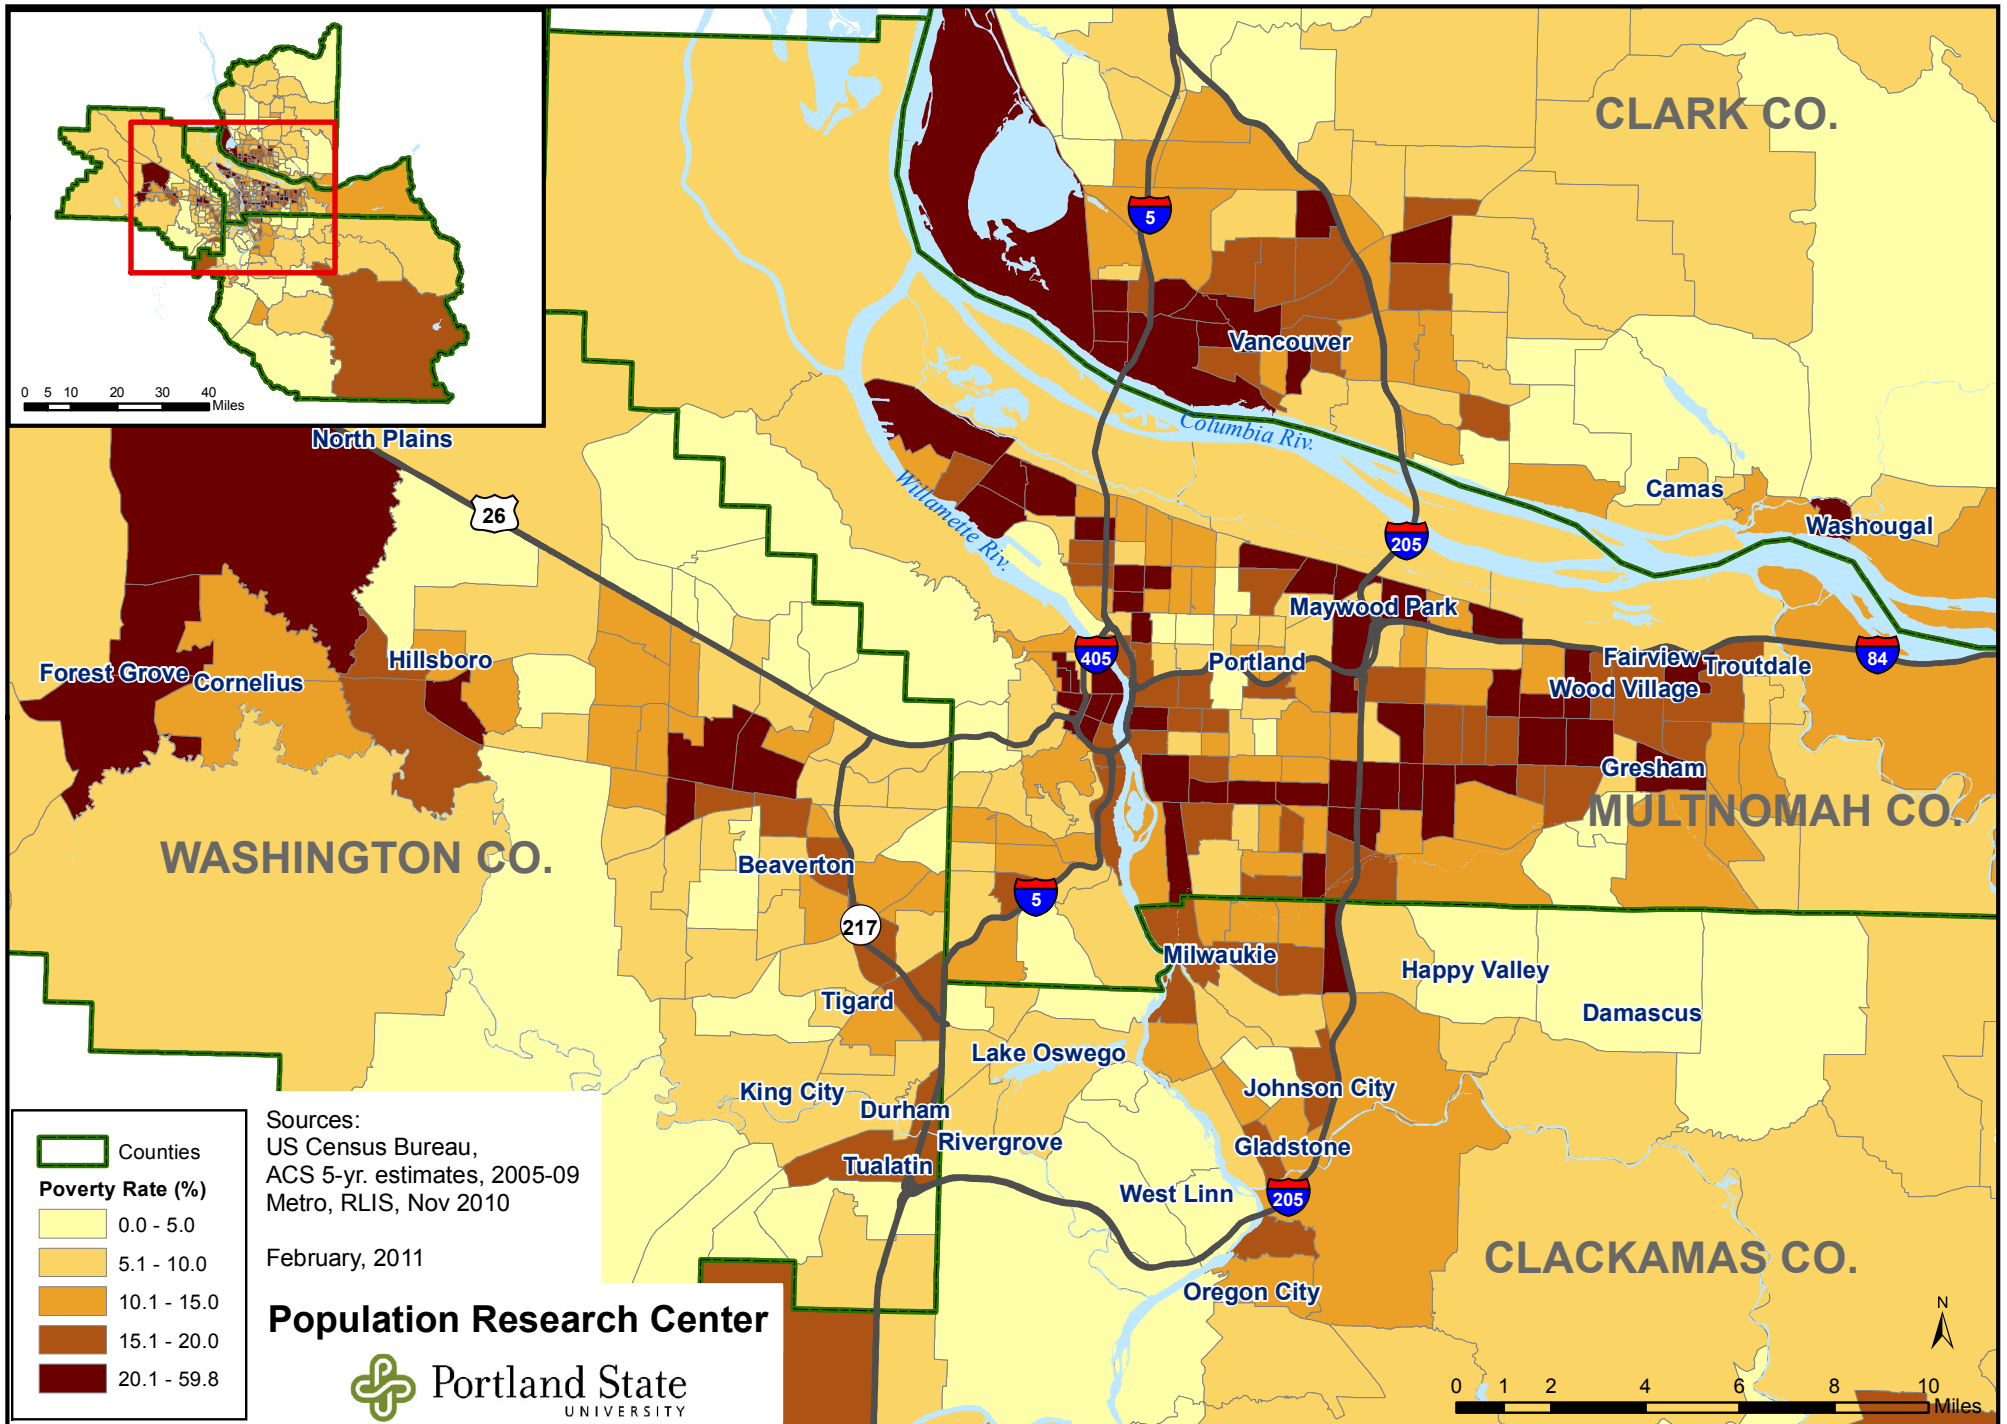

# Percent Population in Poverty by Portland Metro Area Census Tracts, 2009

Sources:  
 US Census Bureau,  
 ACS 5-yr. estimates, 2005-09  
 Metro, RLIS, Nov 2010

February, 2011

**Population Research Center**