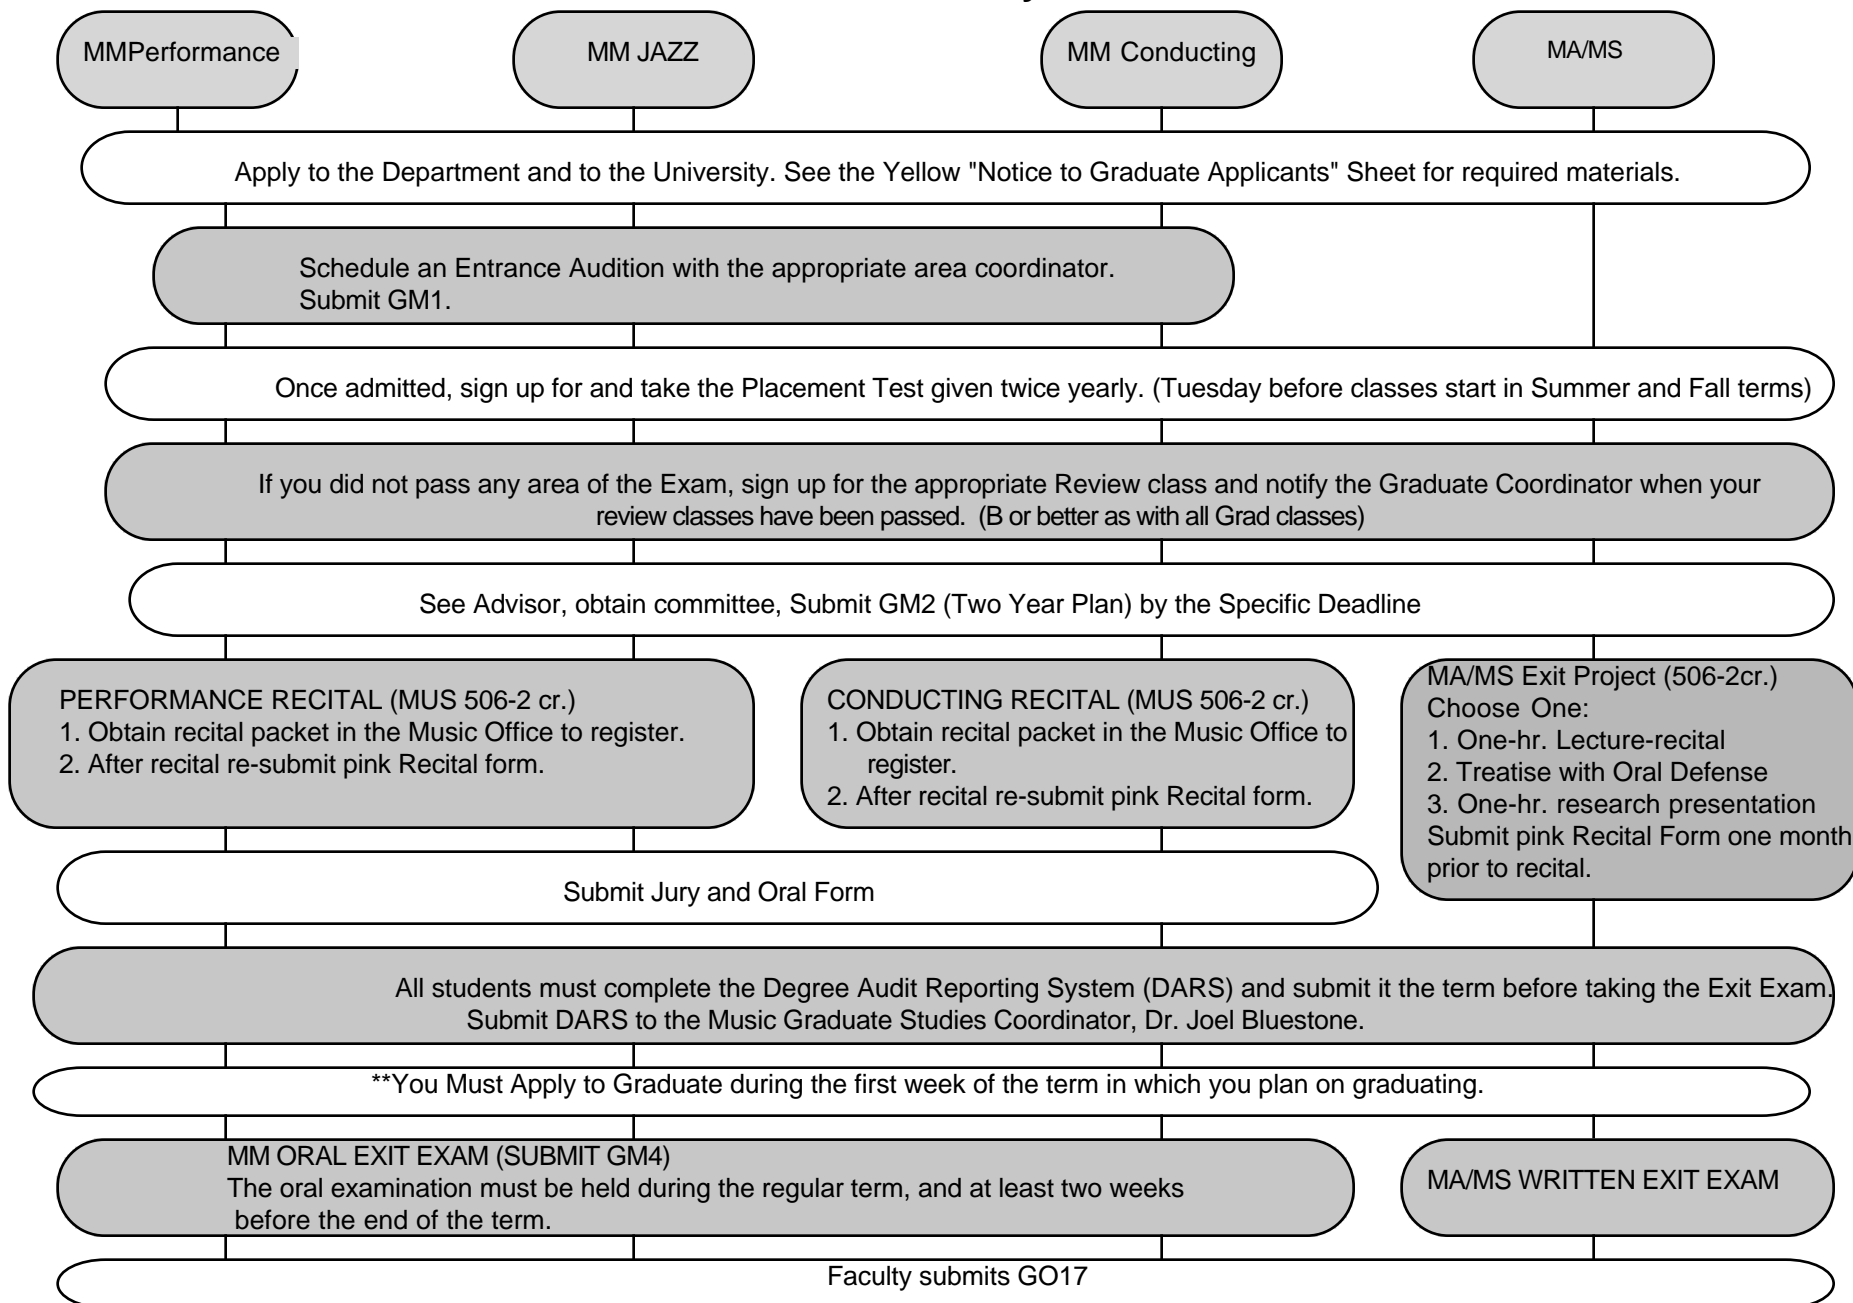

Graduate Flowchart: What you need to know

IMPORTANT REMINDERS

**You Must Have a B or better for any course to apply to your degree.

**Theory Review and History Review do not count toward your degree. (However, you still must have a B or better to pass.)