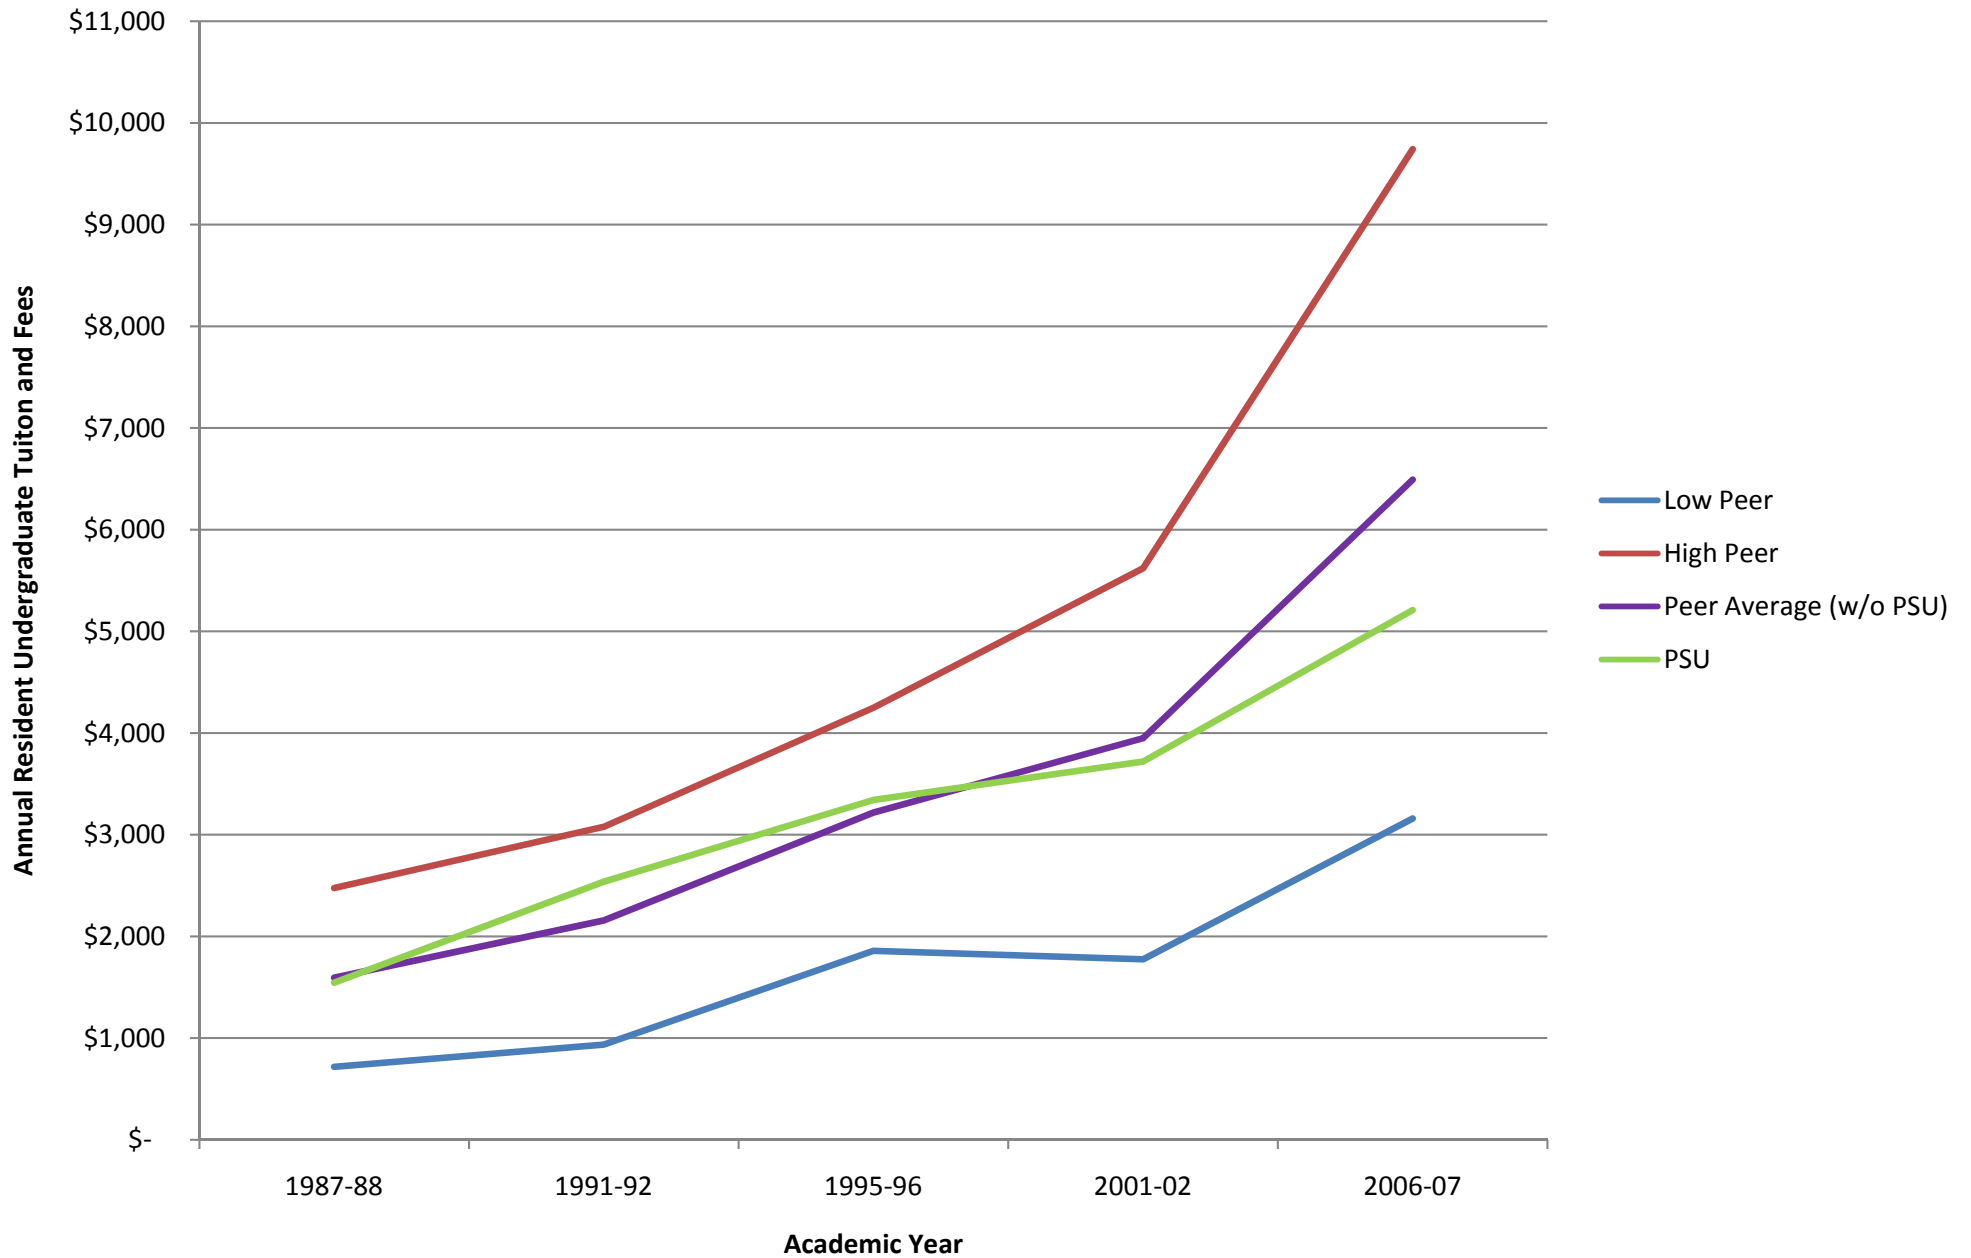

Portland State University Compared to Peers Annual Resident Undergraduate Tuition and Fees

Portland State University Compared to Peers

Annual Non-Resident Undergraduate Tuition and Fees

Portland State University Compared to Peers State Appropriation Funding per FTE Student