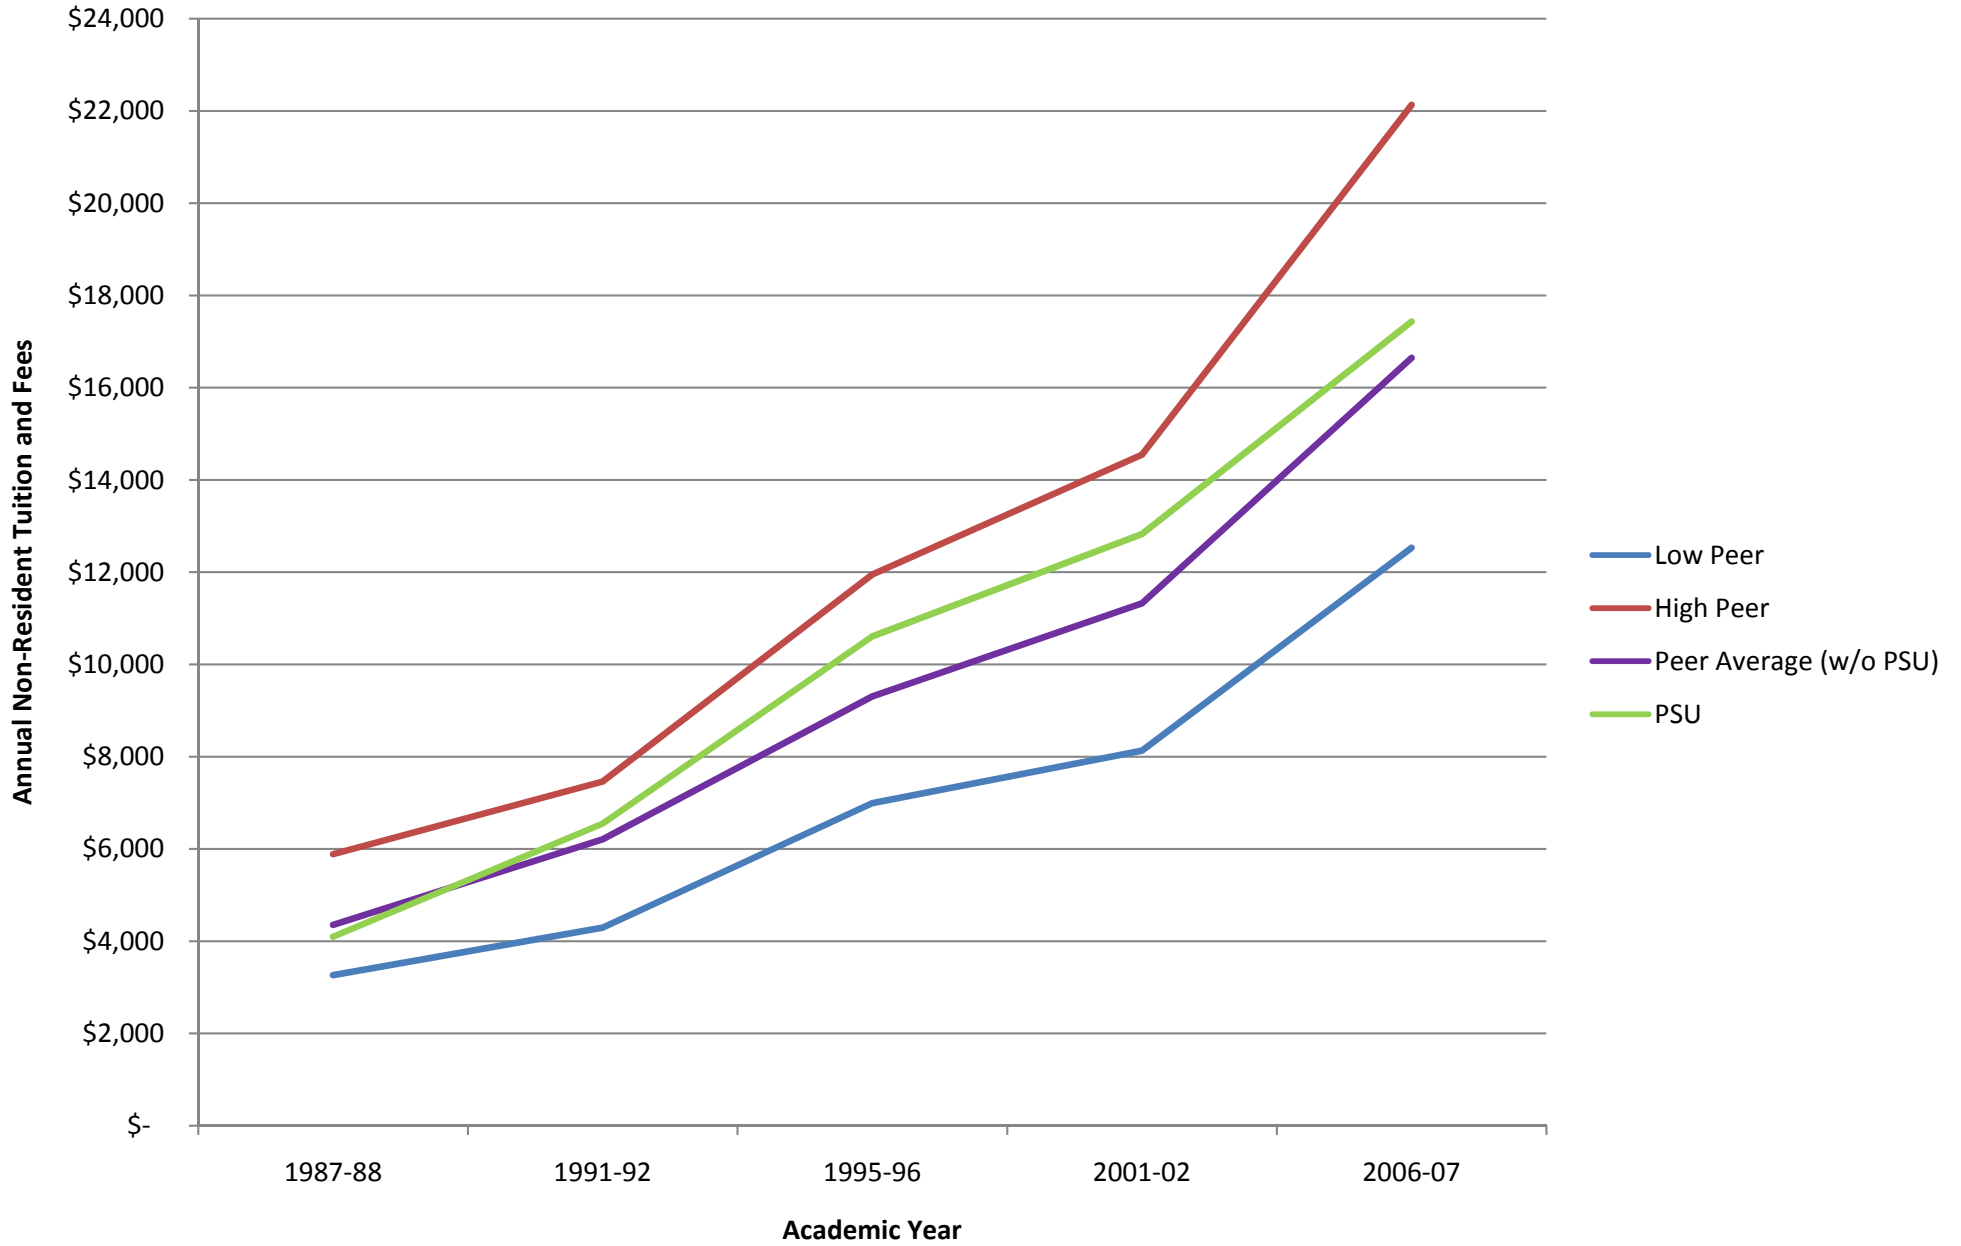

Portland State University Compared to Peers Annual Resident Undergraduate Tuition and Fees

Portland State University Compared to Peers

Annual Non-Resident Undergraduate Tuition and Fees

Portland State University Compared to Peers State Appropriation Funding per FTE Student