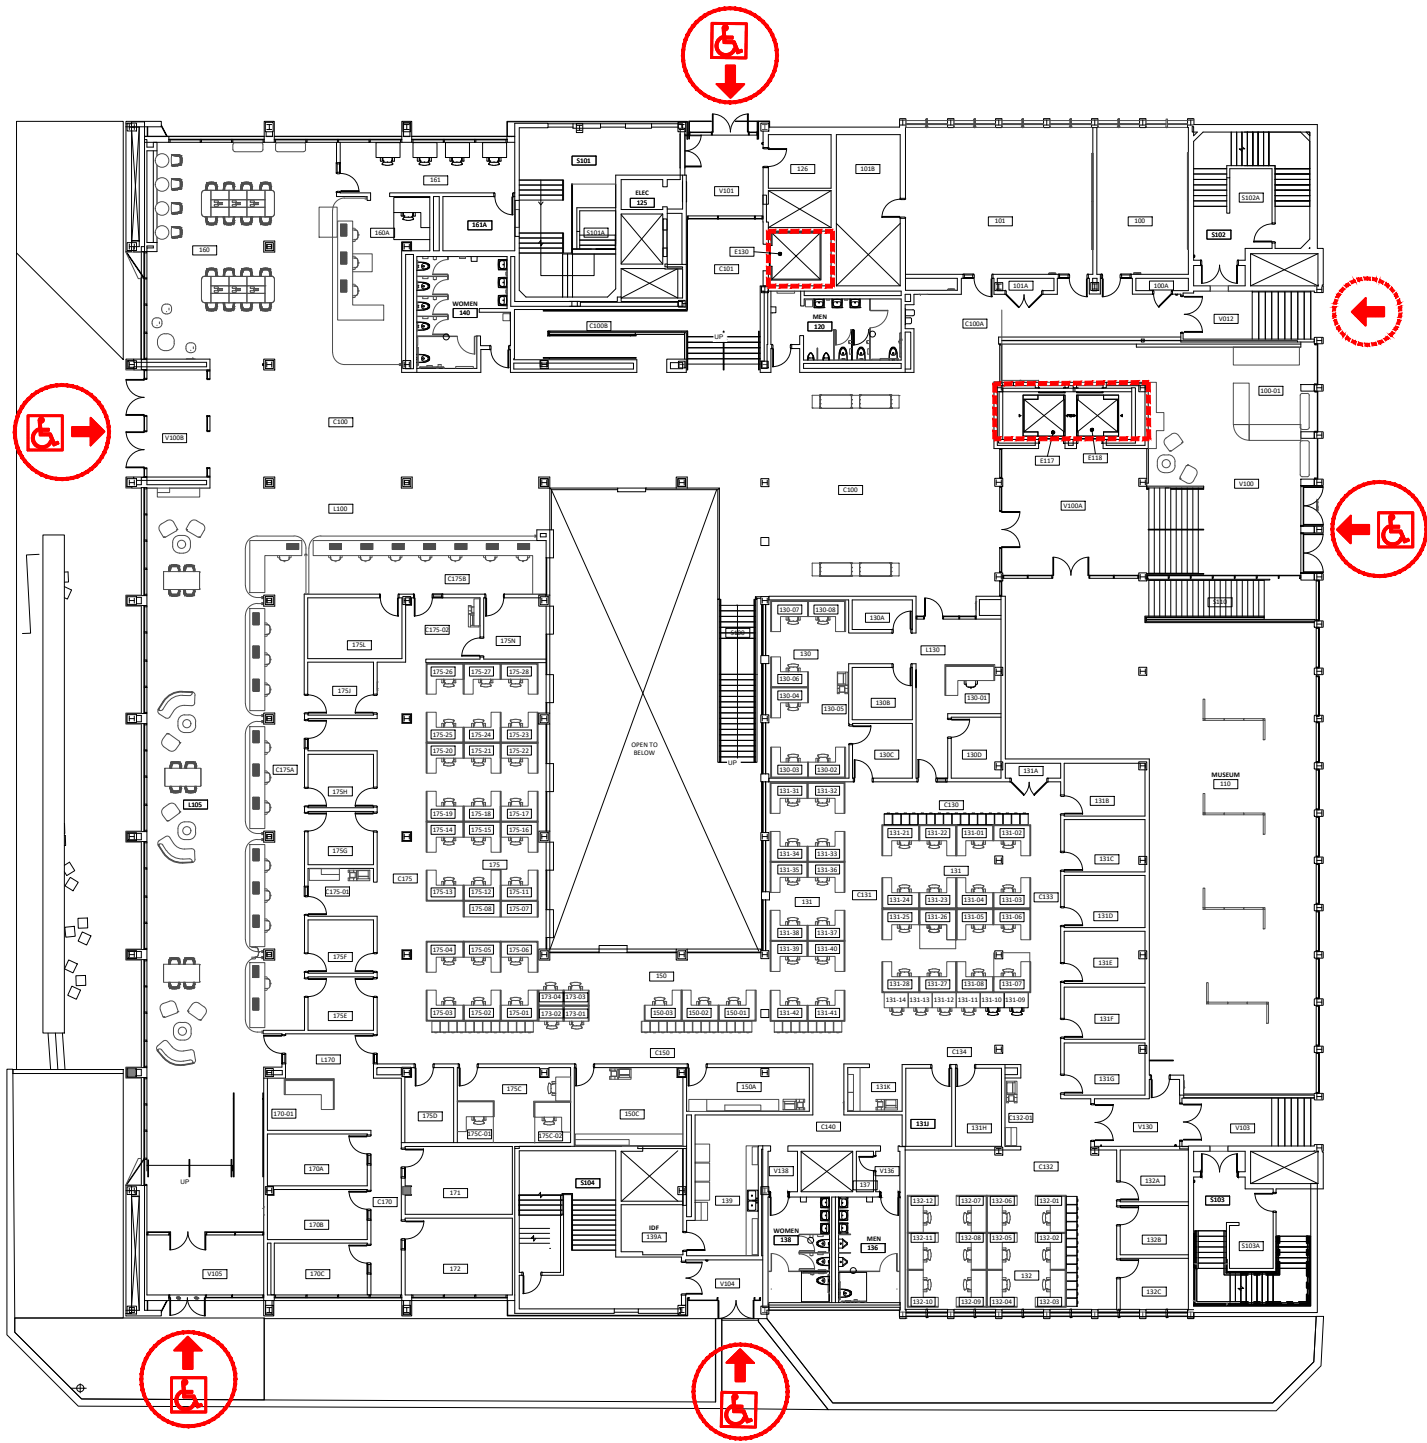

Scale
1/32" = 1'-0"

ELEVATOR ACCESS

WHEELCHAIR ACCESS

BUILDING ACCESS - NOT
WHEELCHAIR ACCESSIBLE

Basement
Fariborz Maseeh Hall
1855 SW Broadway, Portland, OR 97201

DRAWN BY:
TJK
DATE:
06/2023

Scale
1/32" = 1'-0"

- 
ELEVATOR ACCESS
- 
WHEELCHAIR ACCESS
- 
BUILDING ACCESS - NOT WHEELCHAIR ACCESSIBLE

First Floor
Fariborz Maseeh Hall
 1855 SW Broadway, Portland, OR 97201

DRAWN BY:
 TJK
 DATE:
 02/2023

199_A02

TO SMITH MEMORIAL STUDENT UNION

Scale
1/32" = 1'-0"

 ELEVATOR ACCESS

 WHEELCHAIR ACCESS

 BUILDING ACCESS - NOT WHEELCHAIR ACCESSIBLE

Second Floor
Fariborz Maseeh Hall
1855 SW Broadway, Portland, OR 97201

DRAWN BY:
ASL
DATE:
05/2020

199_A03