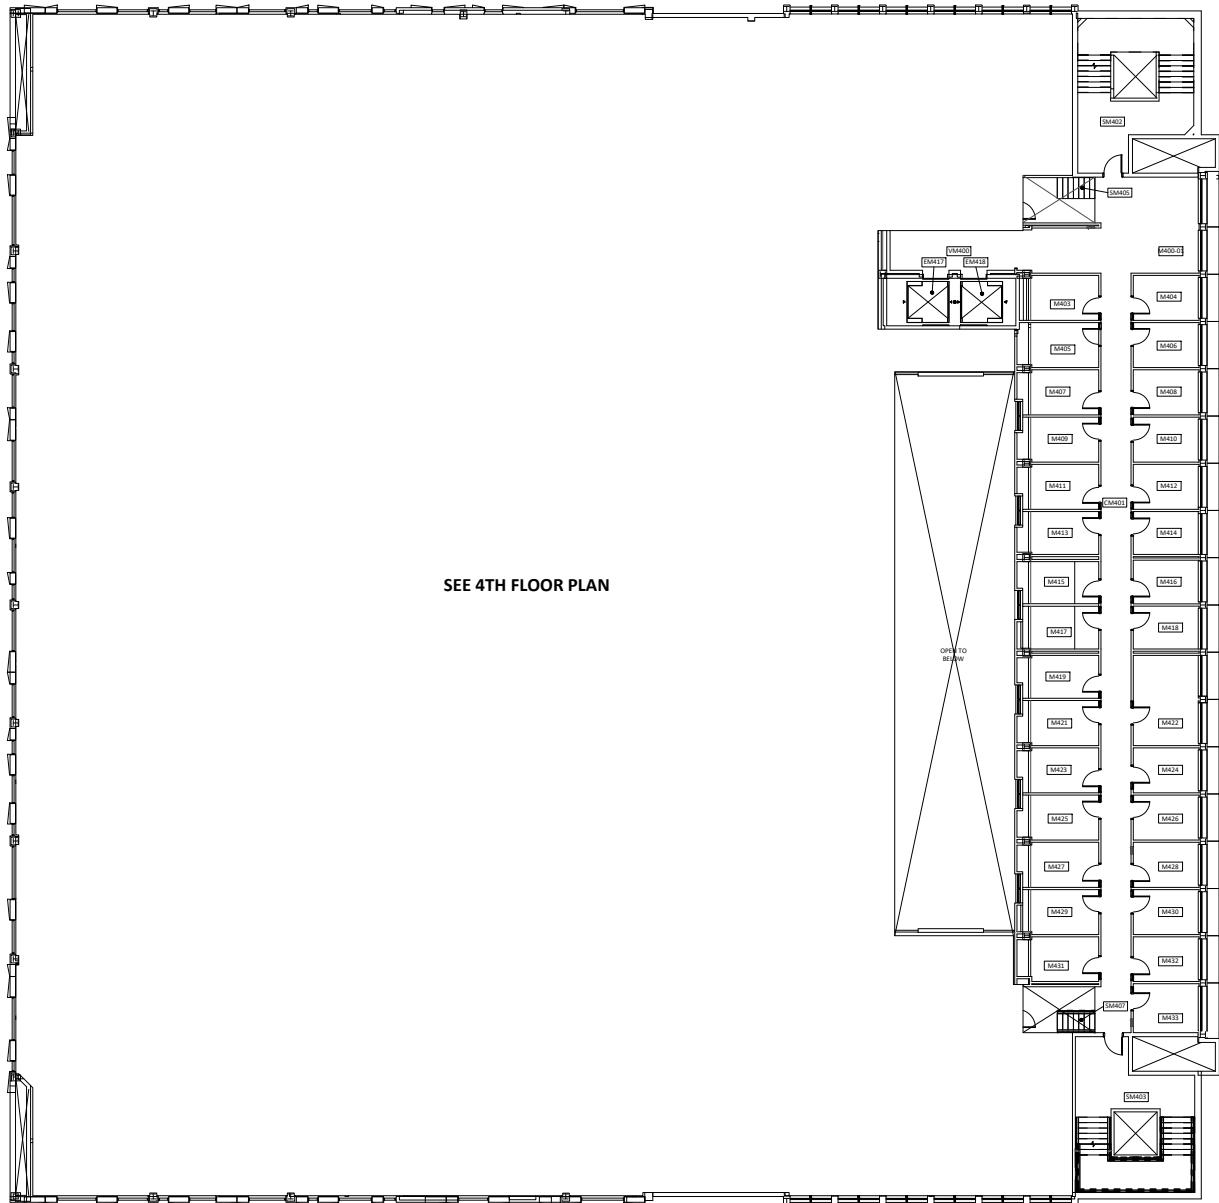

Third Floor Mezzanine
Fariborz Maseeh Hall
1855 SW Broadway, Portland, OR 97201

DRAWN BY:
ASL
DATE:
05/2020

SEE 4TH MEZZ FLOOR PLAN

Scale
1/32" = 1'-0"

ELEVATOR ACCESS

WHEELCHAIR ACCESS

BUILDING ACCESS - NOT
WHEELCHAIR ACCESSIBLE

Fourth Floor
Fariborz Maseeh Hall
1855 SW Broadway, Portland, OR 97201

DRAWN BY:
ASL
DATE:
05/2020

199_A07

SEE 4TH FLOOR PLAN

Scale
 $1/32" = 1'-0"$

Fourth Floor Mezzanine
 Fariborz Maseeh Hall
 1855 SW Broadway, Portland, OR 97201