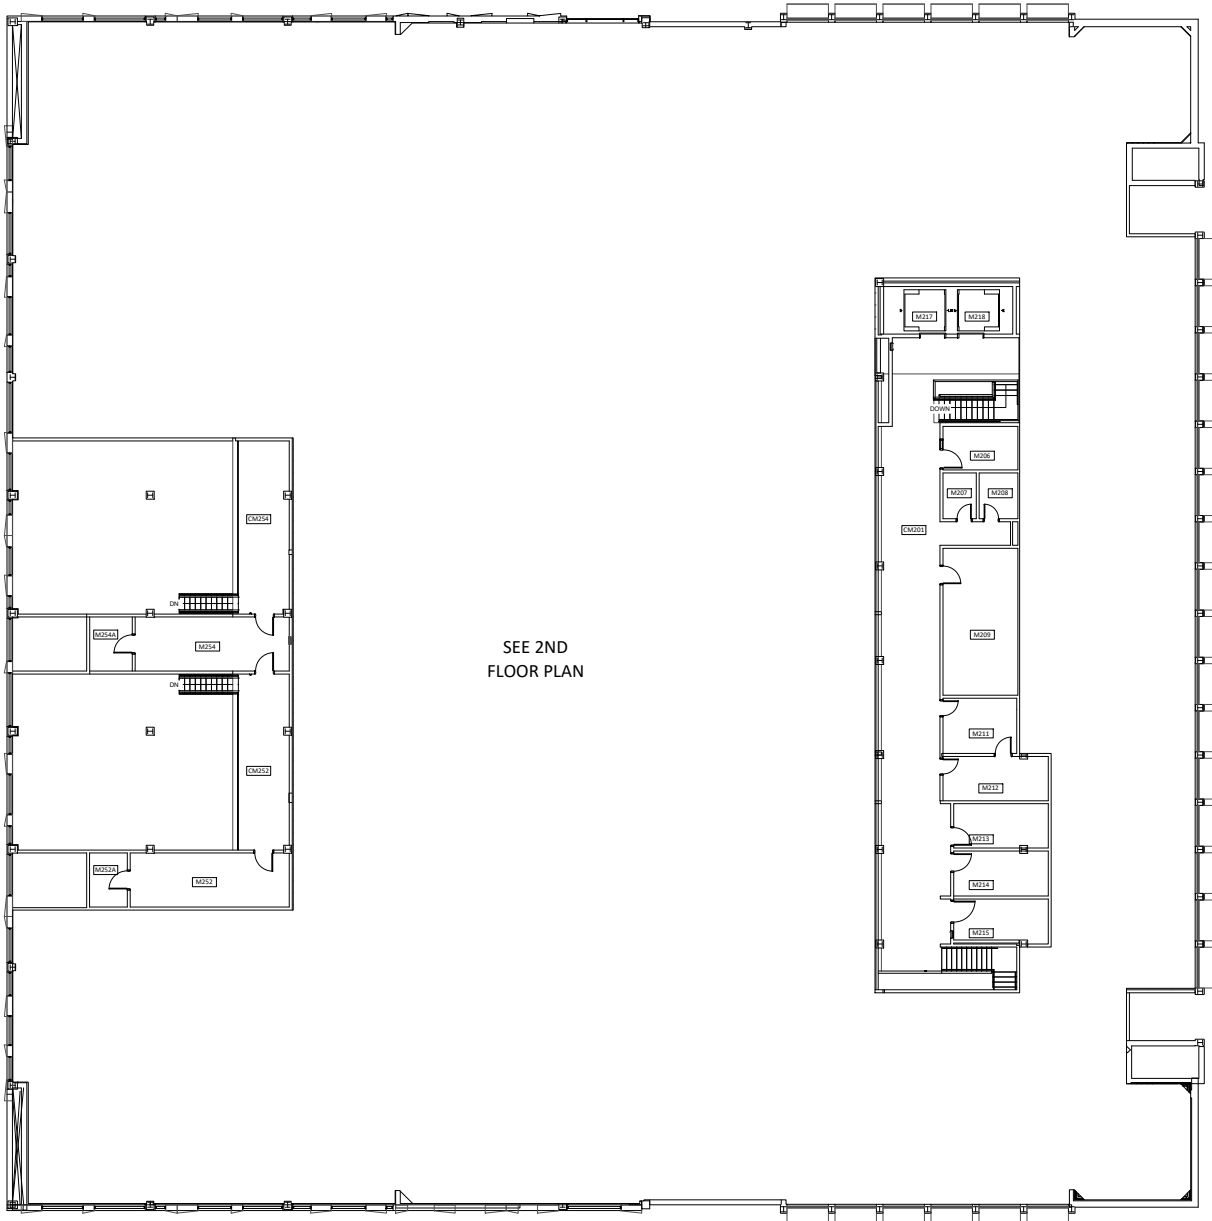

- 
ELEVATOR ACCESS
- 
WHEELCHAIR ACCESS
- 
BUILDING ACCESS - NOT WHEELCHAIR ACCESSIBLE

First Floor
Fariborz Maseeh Hall
 1855 SW Broadway, Portland, OR 97201

DRAWN BY:
 TJK
 DATE:
 02/2023

199_A02

TO SMITH MEMORIAL STUDENT UNION

Scale
1/32" = 1'-0"

 ELEVATOR ACCESS

 WHEELCHAIR ACCESS

 BUILDING ACCESS - NOT WHEELCHAIR ACCESSIBLE

Second Floor
Fariborz Maseeh Hall
1855 SW Broadway, Portland, OR 97201

DRAWN BY:
ASL
DATE:
05/2020

199_A03

SEE 2ND
FLOOR PLAN

Scale

1/32" = 1'-0"

Second Floor Mezzanine
Fariborz Maseeh Hall
1855 SW Broadway, Portland, OR 97201

DRAWN BY:
ASL
DATE:
05/2020

199_A04

Scale

1/32" = 1'-0"

ELEVATOR ACCESS

WHEELCHAIR ACCESS

BUILDING ACCESS - NOT WHEELCHAIR ACCESSIBLE

Third Floor
Fariborz Maseeh Hall
1855 SW Broadway, Portland, OR 97201

DRAWN BY:
ASL
DATE:
05/2020

199_A05

SEE 3RD FLOOR PLAN

Scale
1/32" = 1'-0"