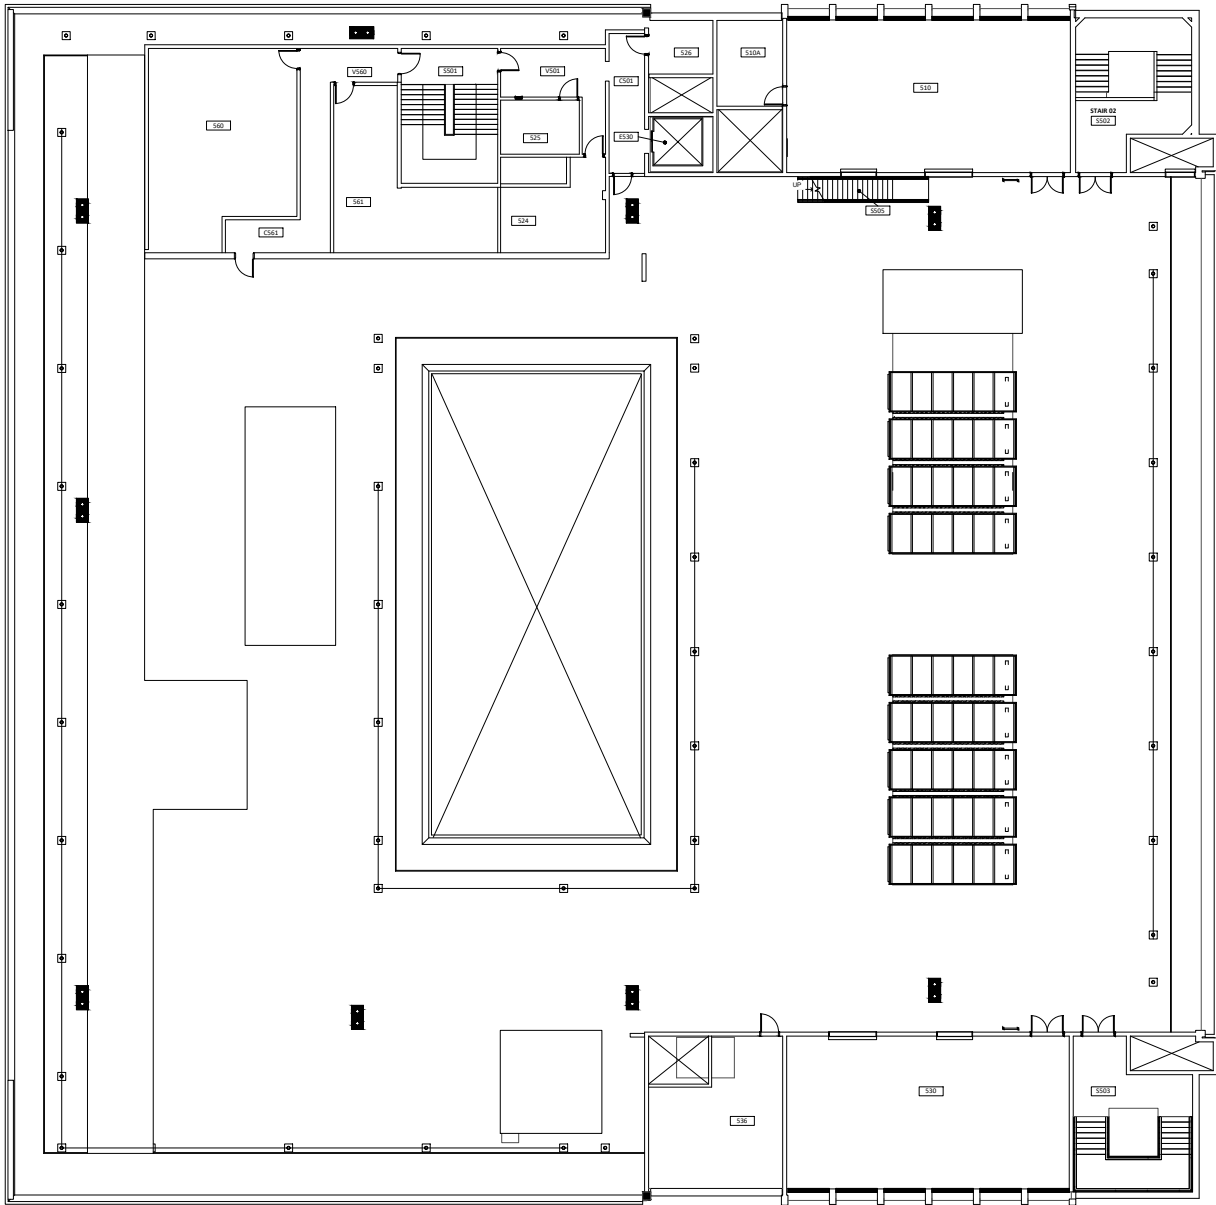

Third Floor Mezzanine
Fariborz Maseeh Hall
1855 SW Broadway, Portland, OR 97201

DRAWN BY:
ASL
DATE:
05/2020

SEE 4TH MEZZ FLOOR PLAN

Scale
1/32" = 1'-0"

ELEVATOR ACCESS

WHEELCHAIR ACCESS

BUILDING ACCESS - NOT
WHEELCHAIR ACCESSIBLE

Fourth Floor
Fariborz Maseeh Hall
1855 SW Broadway, Portland, OR 97201

DRAWN BY:
ASL
DATE:
05/2020

199_A07

SEE 4TH FLOOR PLAN

Scale
 $1/32" = 1'-0"$

Fourth Floor Mezzanine
 Fariborz Maseeh Hall
 1855 SW Broadway, Portland, OR 97201

DRAWN BY:
 ASL
 DATE:
 05/2020

199_A08

Scale
 1/32" = 1'-0"

Penthouse
 Fariborz Maseeh Hall
 1855 SW Broadway, Portland, OR 97201

DRAWN BY:
 ASL
 DATE:
 05/2020

199_A09