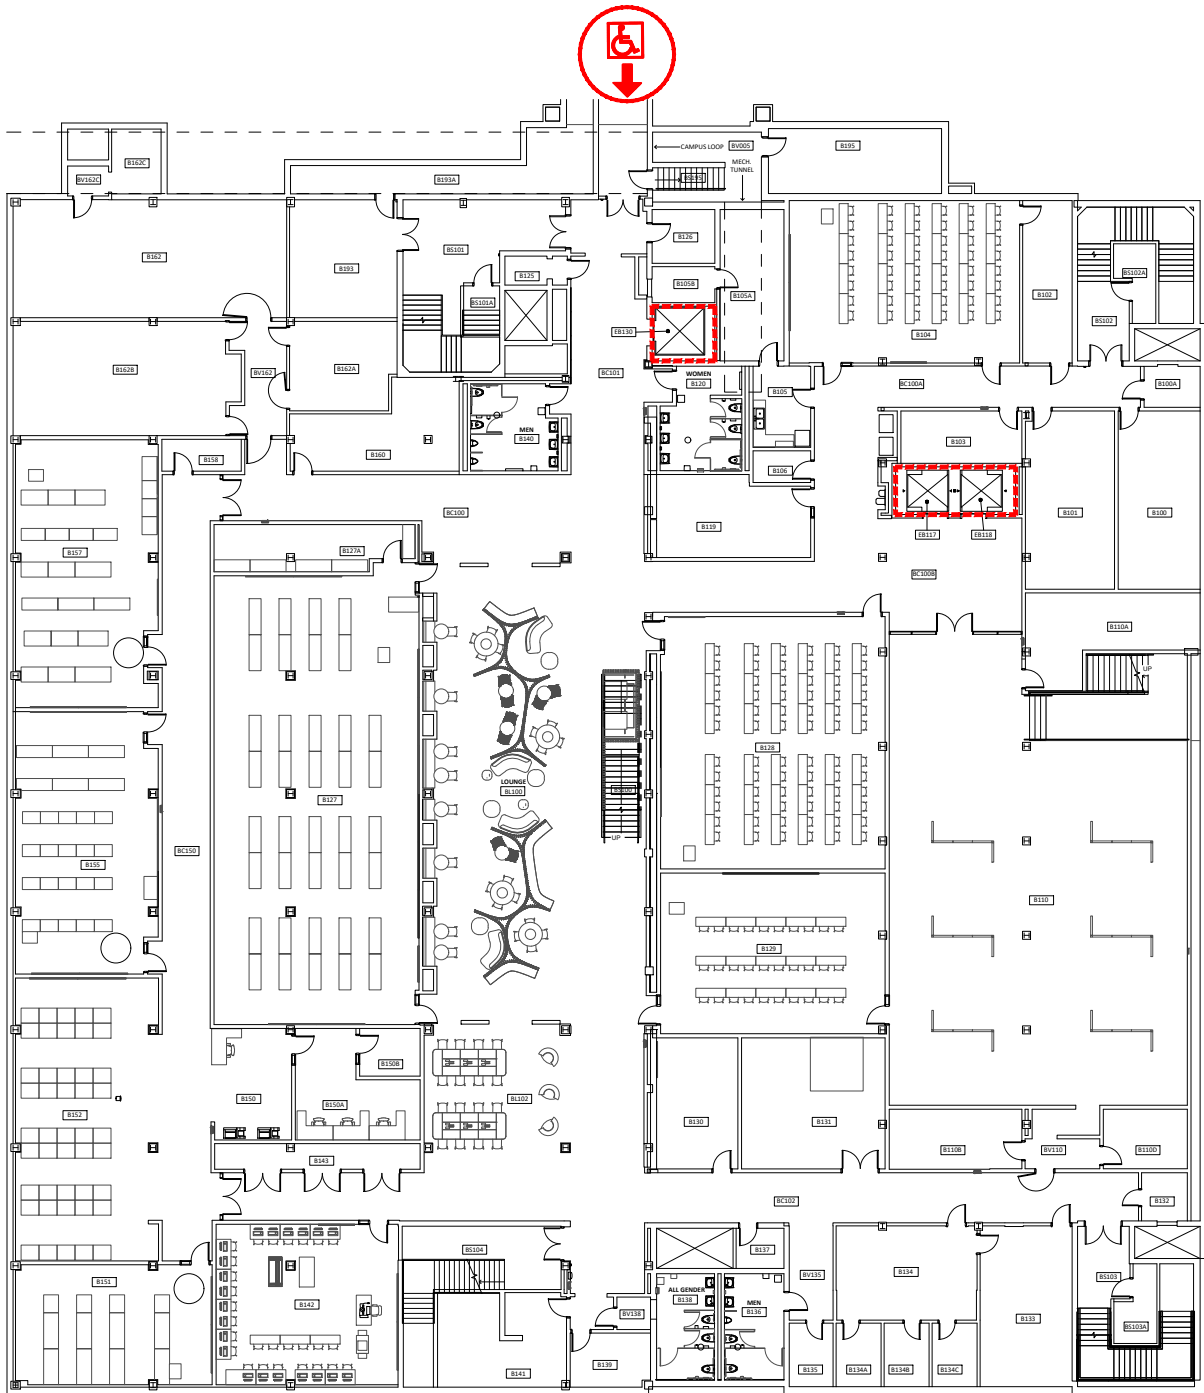

Scale
1/32" = 1'-0"

ELEVATOR ACCESS

WHEELCHAIR ACCESS

BUILDING ACCESS - NOT
WHEELCHAIR ACCESSIBLE

Basement
Fariborz Maseeh Hall
1855 SW Broadway, Portland, OR 97201

DRAWN BY:
TJK
DATE:
06/2023

Scale
1/32" = 1'-0"

- 
ELEVATOR ACCESS
- 
WHEELCHAIR ACCESS
- 
BUILDING ACCESS - NOT WHEELCHAIR ACCESSIBLE

First Floor
Fariborz Maseeh Hall
 1855 SW Broadway, Portland, OR 97201

DRAWN BY:
 TJK
 DATE:
 02/2023

199_A02

TO SMITH MEMORIAL STUDENT UNION