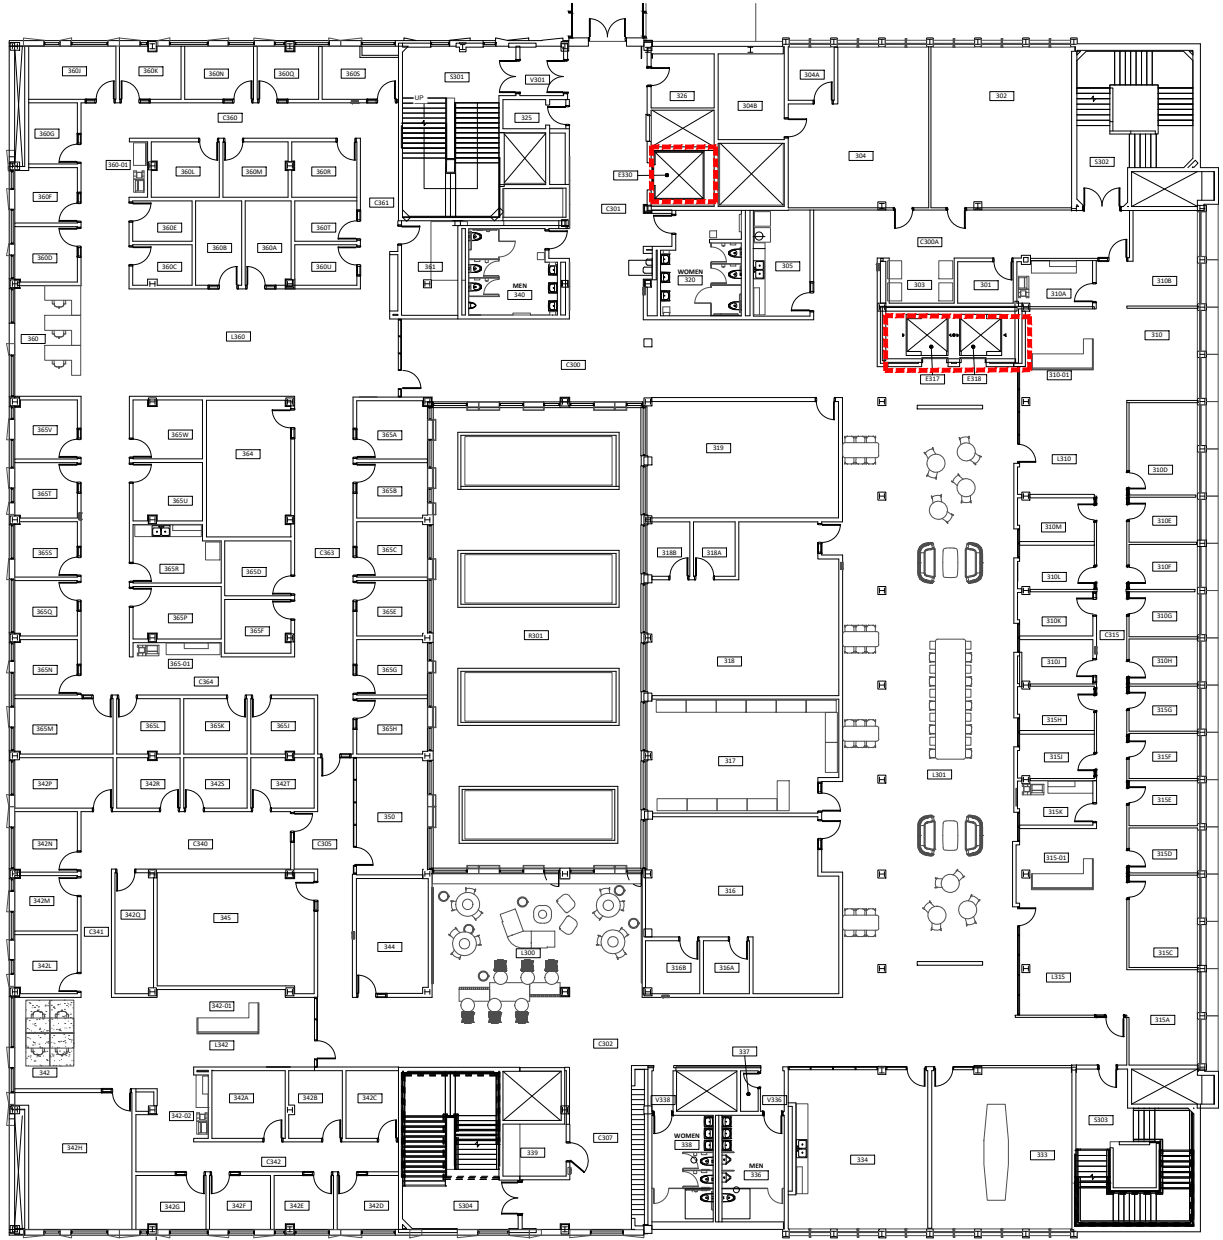

Scale
1/32" = 1'-0"

 ELEVATOR ACCESS

 WHEELCHAIR ACCESS

 BUILDING ACCESS - NOT WHEELCHAIR ACCESSIBLE

Second Floor
Fariborz Maseeh Hall
1855 SW Broadway, Portland, OR 97201

DRAWN BY:
ASL
DATE:
05/2020

199_A03

SEE 2ND
FLOOR PLAN

Scale

1/32" = 1'-0"

Second Floor Mezzanine
Fariborz Maseeh Hall
1855 SW Broadway, Portland, OR 97201

DRAWN BY:
ASL
DATE:
05/2020

199_A04

Scale

1/32" = 1'-0"

ELEVATOR ACCESS

WHEELCHAIR ACCESS

BUILDING ACCESS - NOT WHEELCHAIR ACCESSIBLE

Third Floor
Fariborz Maseeh Hall
1855 SW Broadway, Portland, OR 97201

DRAWN BY:
ASL
DATE:
05/2020

199_A05

SEE 3RD FLOOR PLAN

Scale
1/32" = 1'-0"

Third Floor Mezzanine
Fariborz Maseeh Hall
1855 SW Broadway, Portland, OR 97201

DRAWN BY:
ASL
DATE:
05/2020

SEE 4TH MEZZ FLOOR PLAN

Scale
1/32" = 1'-0"

ELEVATOR ACCESS

WHEELCHAIR ACCESS

BUILDING ACCESS - NOT
WHEELCHAIR ACCESSIBLE