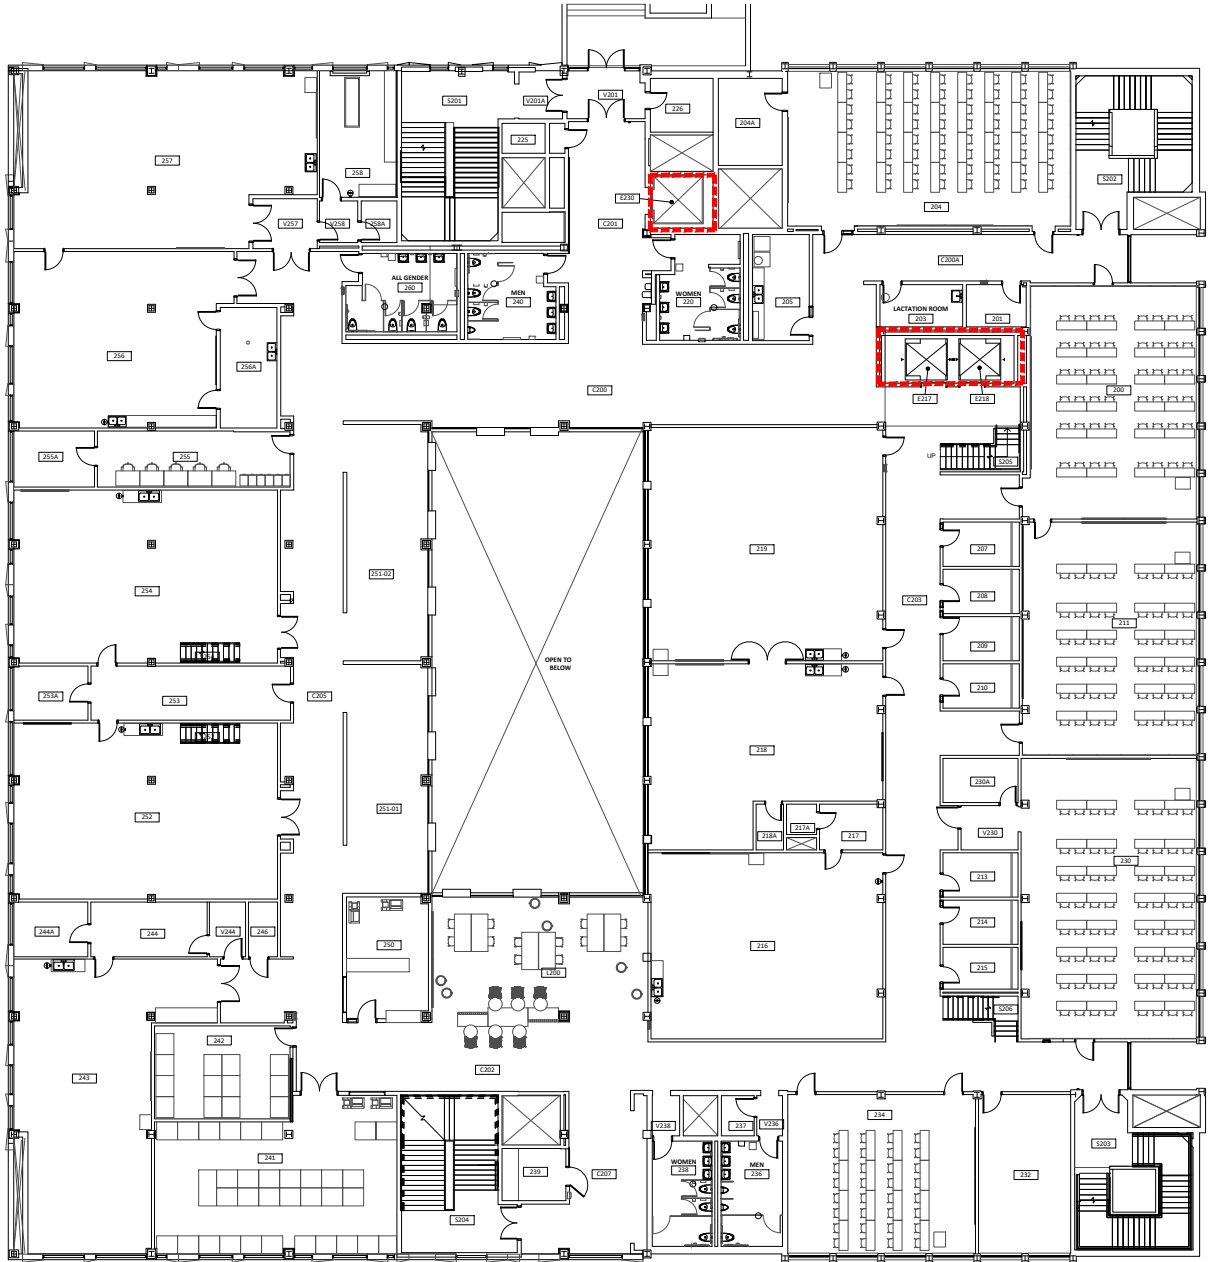

Scale
1/32" = 1'-0"

ELEVATOR ACCESS

WHEELCHAIR ACCESS

BUILDING ACCESS - NOT
WHEELCHAIR ACCESSIBLE

Basement
Fariborz Maseeh Hall
1855 SW Broadway, Portland, OR 97201

DRAWN BY:
TJK
DATE:
06/2023

Scale
1/32" = 1'-0"

- 
ELEVATOR ACCESS
- 
WHEELCHAIR ACCESS
- 
BUILDING ACCESS - NOT WHEELCHAIR ACCESSIBLE

First Floor
Fariborz Maseeh Hall
 1855 SW Broadway, Portland, OR 97201

DRAWN BY:
 TJK
 DATE:
 02/2023

199_A02

TO SMITH MEMORIAL STUDENT UNION

Scale
1/32" = 1'-0"

 ELEVATOR ACCESS

 WHEELCHAIR ACCESS

 BUILDING ACCESS - NOT WHEELCHAIR ACCESSIBLE

Second Floor
Fariborz Maseeh Hall
1855 SW Broadway, Portland, OR 97201

DRAWN BY:
ASL
DATE:
05/2020

199_A03

SEE 2ND
FLOOR PLAN

Scale

1/32" = 1'-0"

Second Floor Mezzanine
Fariborz Maseeh Hall
1855 SW Broadway, Portland, OR 97201

DRAWN BY:
ASL
DATE:
05/2020

199_A04

Scale

1/32" = 1'-0"