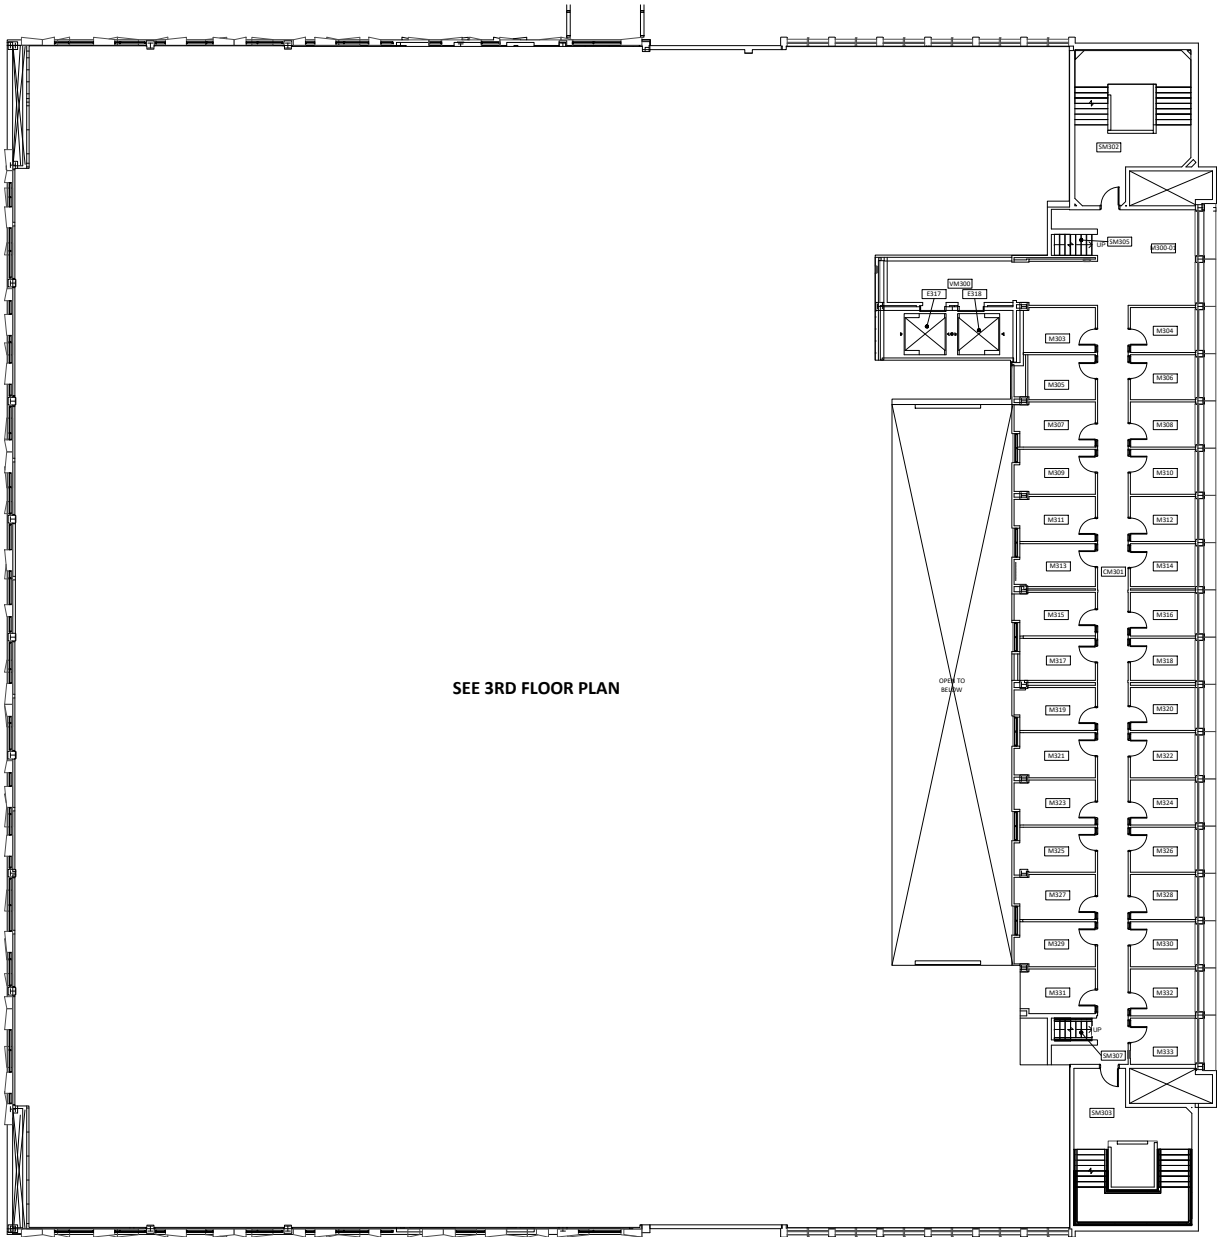

SEE 2ND
FLOOR PLAN

Scale

1/32" = 1'-0"

Second Floor Mezzanine
Fariborz Maseeh Hall
1855 SW Broadway, Portland, OR 97201

DRAWN BY:
ASL
DATE:
05/2020

199_A04

Scale

1/32" = 1'-0"

ELEVATOR ACCESS

WHEELCHAIR ACCESS

BUILDING ACCESS - NOT WHEELCHAIR ACCESSIBLE

Third Floor
Fariborz Maseeh Hall
1855 SW Broadway, Portland, OR 97201

DRAWN BY:
ASL
DATE:
05/2020

199_A05

SEE 3RD FLOOR PLAN

Scale
1/32" = 1'-0"

Third Floor Mezzanine
Fariborz Maseeh Hall
1855 SW Broadway, Portland, OR 97201

DRAWN BY:
ASL
DATE:
05/2020

SEE 4TH MEZZ FLOOR PLAN

Scale
1/32" = 1'-0"

ELEVATOR ACCESS

WHEELCHAIR ACCESS

BUILDING ACCESS - NOT
WHEELCHAIR ACCESSIBLE

Fourth Floor
Fariborz Maseeh Hall
1855 SW Broadway, Portland, OR 97201

DRAWN BY:
ASL
DATE:
05/2020

199_A07

SEE 4TH FLOOR PLAN

Scale
 $1/32" = 1'-0"$

Fourth Floor Mezzanine
 Fariborz Maseeh Hall
 1855 SW Broadway, Portland, OR 97201