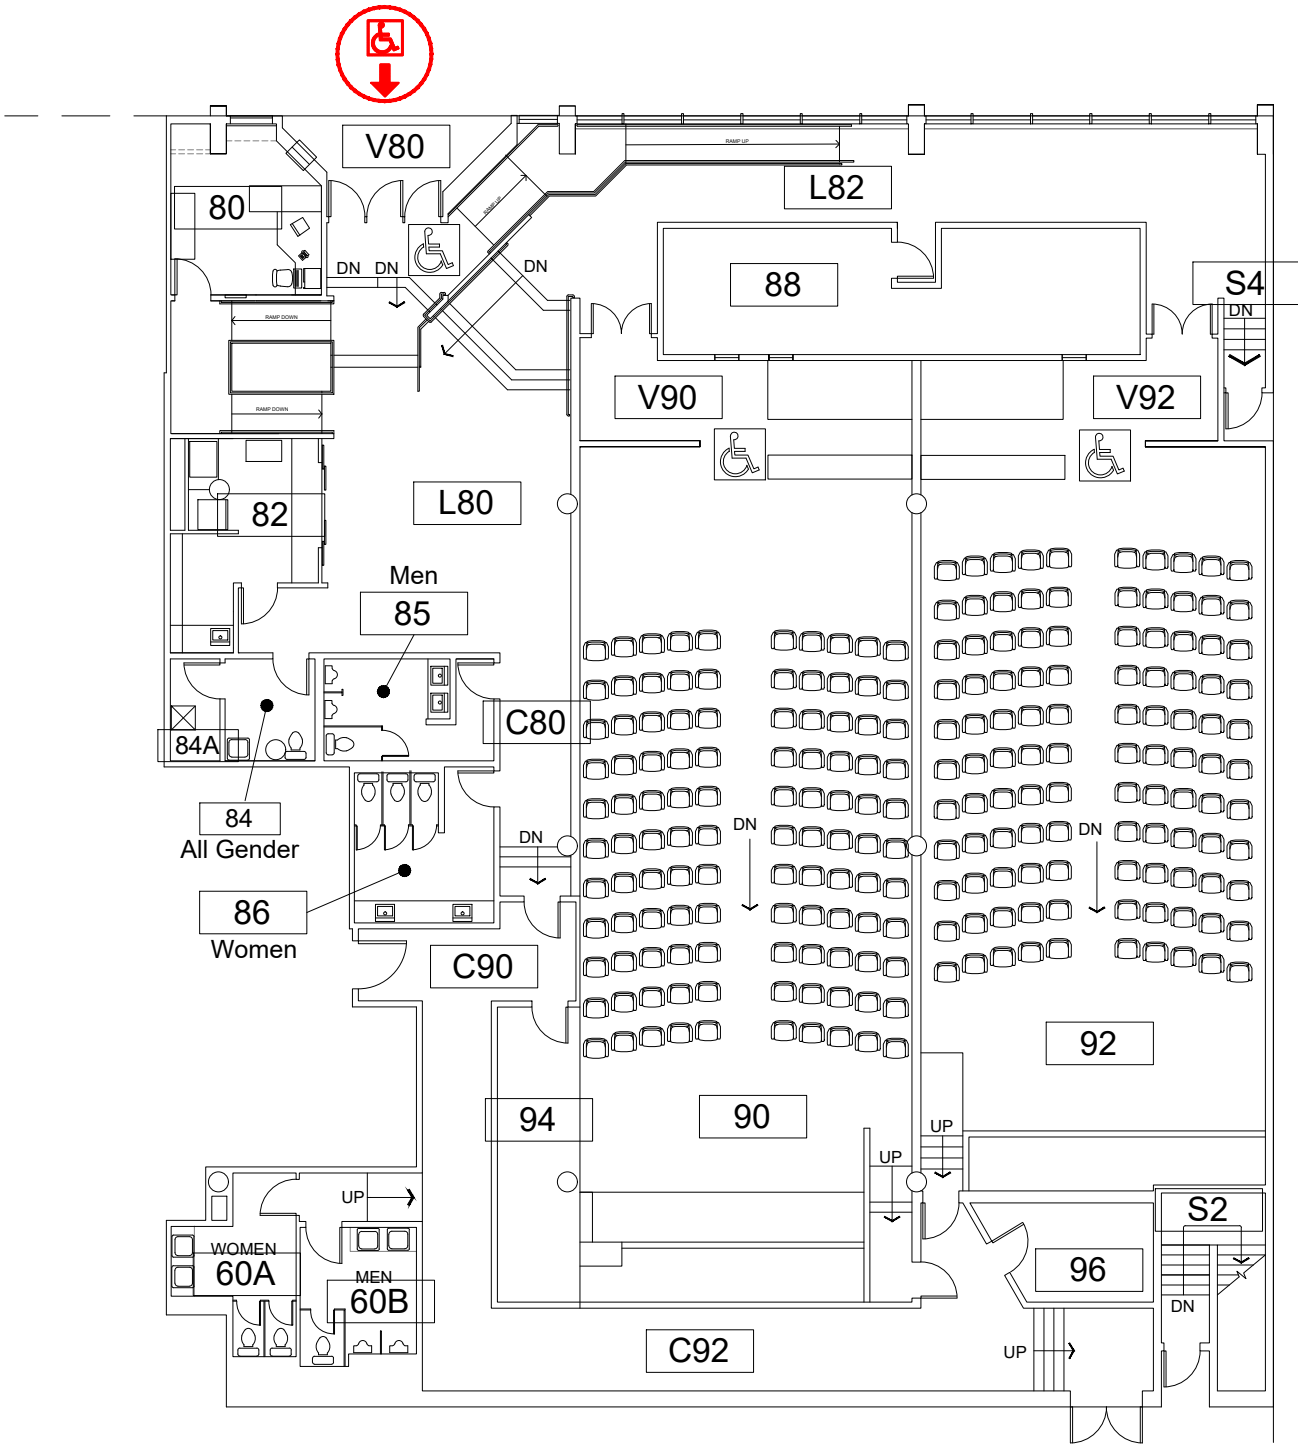

Fifth Avenue Cinema (CIN)

MAIN ENTRANCE ON BASEMENT FLOOR

If you need assistance, or an accommodation to access an office or classroom please contact:
For Student - Disability Resource Center at (503) 725-4150
For Employees - Human Resources at (503) 725-4926

Scale
 1/16" = 1'-0"

- 
 ELEVATOR ACCESS
- 
 WHEELCHAIR ACCESS
- 
 BUILDING ACCESS - NOT WHEELCHAIR ACCESSIBLE

BASEMENT FLOOR PLAN
 Fifth Avenue Cinema
 510 SW Hall St

DRAWN BY:
 HH
 DATE:
 10/2020

159_A1